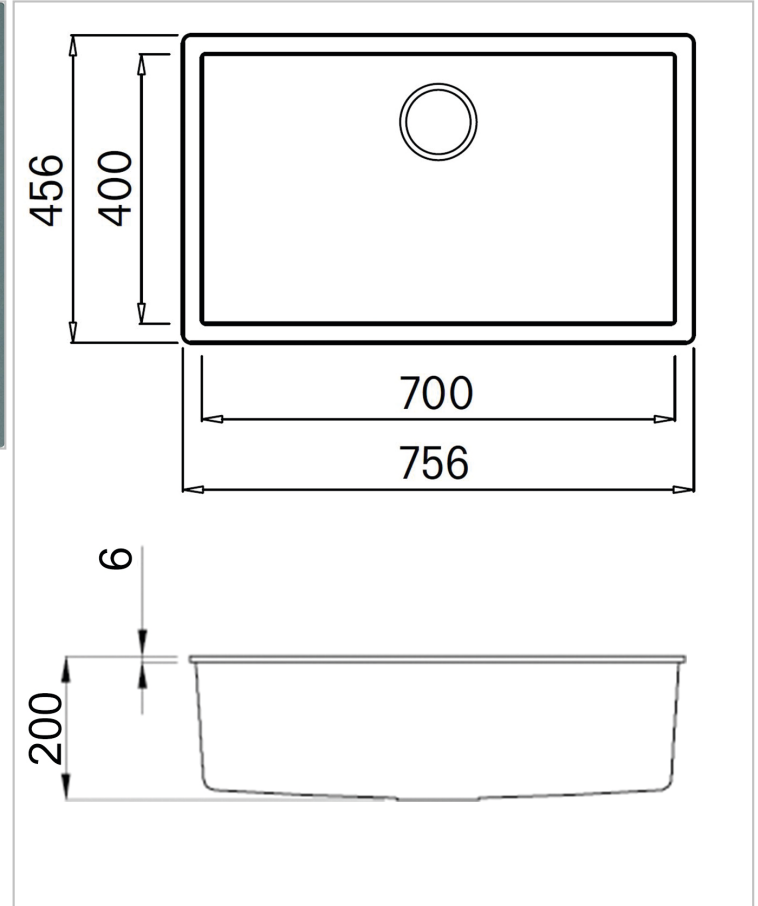

REGINOX

Multa 130 light grey

Additional Information

Depth	200 mm
SKU	MULTA 130 LIGHT GREY
Outlet	3.5" outlet
Cabinet	800 mm
Type sink	Square sinks
Size sink	700 x 400 mm
Total dimension	756 x 456 mm
Installation method	Inset
Packaging	Box