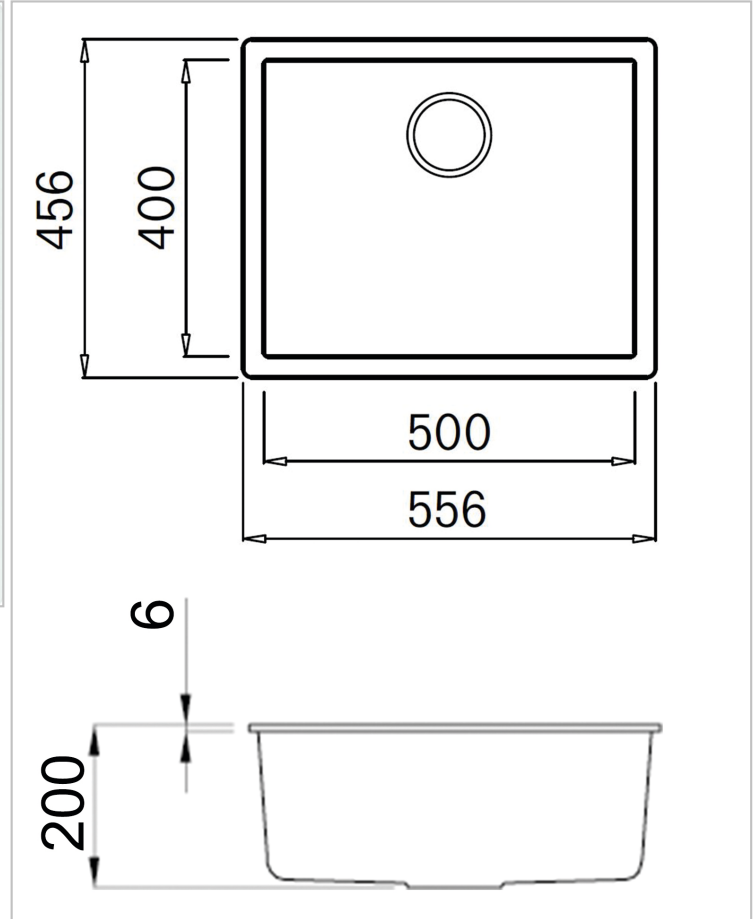

REGINOX

Multa 105 white

Additional Information

Depth	200 mm
SKU	MULTA 105 WHITE
Outlet	3.5" outlet
Cabinet	600 mm
Type sink	Square sinks
Size sink	500 x 400 mm
Total dimension	556 x 456 mm
Installation method	Inset
Packaging	Box