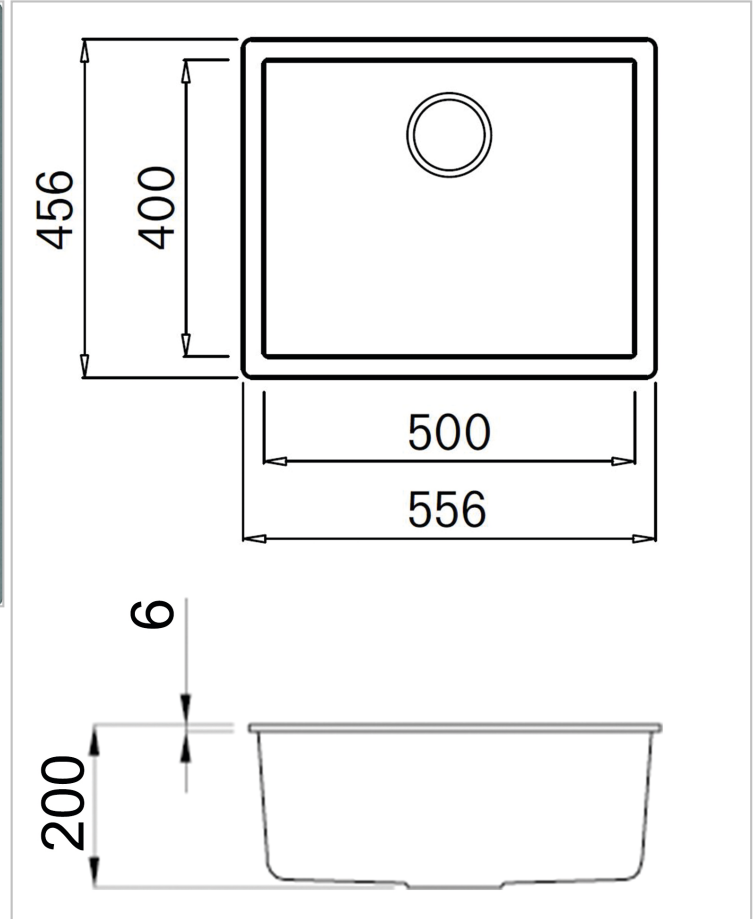

## Multa 105 light grey

### Additional Information

Depth	200 mm
SKU	MULTA 105 LIGHT GREY
Outlet	3.5" outlet
Cabinet	600 mm
Type sink	Square sinks
Size sink	500 x 400 mm
Total dimension	556 x 456 mm
Installation method	Inset
Packaging	Box