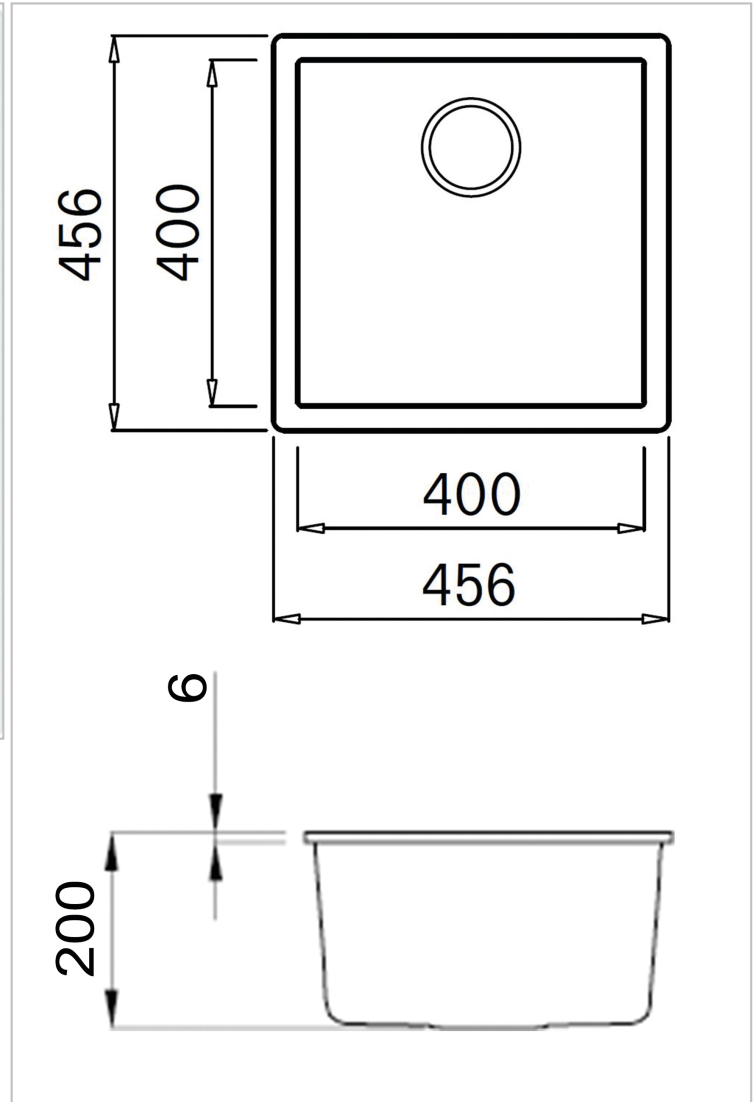

### Additional Information

Depth	200 mm
SKU	MULTA 102 WHITE
Outlet	3.5" outlet
Cabinet	450 mm
Type sink	Square sinks
Size sink	400 x 400 mm
Total dimension	456 x 456 mm

<b>Installation method</b>	Inset
<b>Packaging</b>	Box