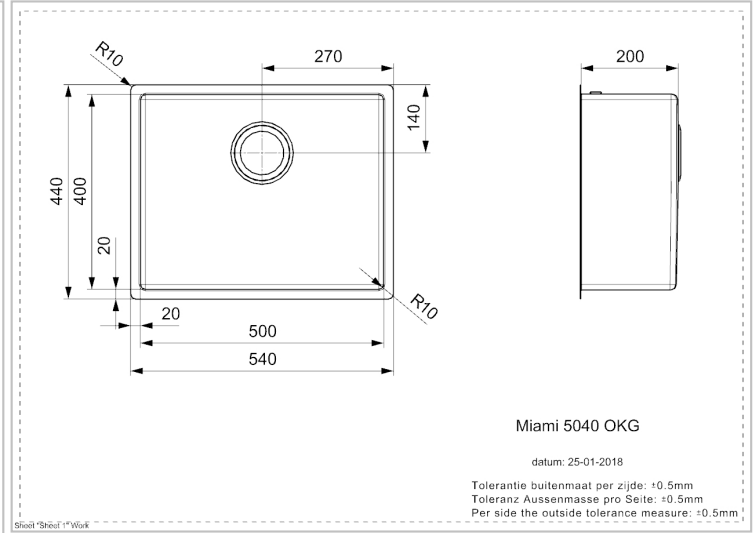

REGINOX

Miami 50x40 Gun Metal

Quick Overview

Our Miami 50x40 sinks can be supplemented with a (complete) colored drain set.

The following drainsets fit the Miami 50x40:

drain set Gun Metal: M2900 (R32527) drain set Copper: M2910 (R32534) drain set Gold: M2920 (R32541)

Additional Information

Depth	200 mm
SKU	R30721
Outlet	3.5" outlet
Cabinet	600 mm
Type sink	Square sinks
Size sink	500 x 400 mm
Color sink	Gun Metal
Total dimension	540x 440 mm
Packaging	Box
Installation method	Undermount, Integrated, Semi-integrated