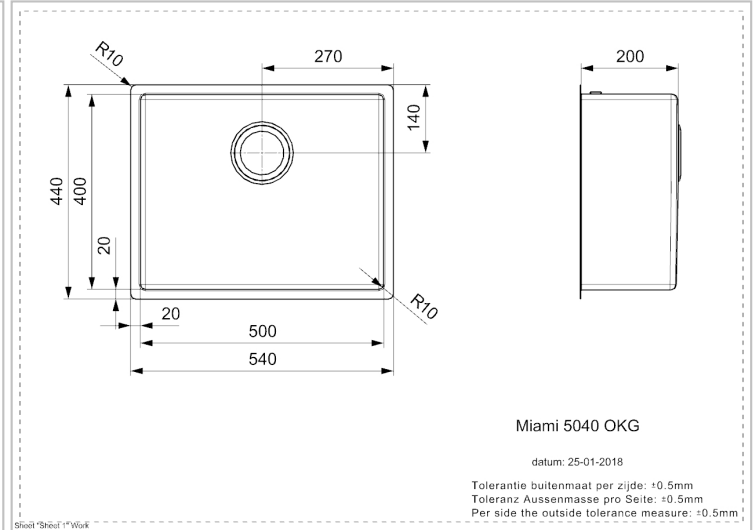

REGINOX

Miami 50x40 Copper

Quick Overview

Our Miami 50x40 sinks can be supplemented with a (complete) colored drain set.

The following drainsets fit the Miami 50x40:

drain set Gun Metal: M2900 (R32527) drain set Copper: M2910 (R32534) drain set Gold: M2920 (R32541)

Additional Information

Depth	200 mm
SKU	R30738
Outlet	3.5" outlet
Cabinet	600 mm
Type sink	Square sinks
Size sink	500 x 400 mm
Color sink	Copper
Total dimension	540x 440 mm
Packaging	Box
Installation method	Undermount, Integrated, Semi-integrated