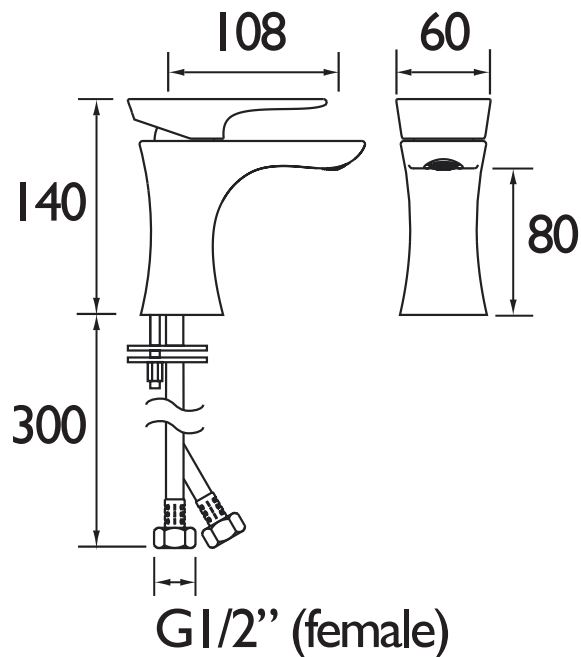

MHOU BAS CR

HOURLASS Tap Range Metallix Hourglass Basin Mixer Cop- per Radiance

Features:

- Metal fixing Nut
- Ceramic Cartridge
- Chrome plated to BS EN 248

Specification

| | |
|--|------------------------------------|
| Style: | Contemporary |
| Product Type: | Bathroom Taps |
| Finish/Colour: | Chrome/Copper Radiance |
| Main Construction Material: | Brass |
| Mount Type: | Deck Mounted |
| Handle Type: | Single Lever |
| Connection Inlet: | M10 x 15mm Compression Flexi Tails |
| Connection Outlet: | N/A |
| Number of Tap Holes: | 1 |
| Valve/Cartridge Type: | 35mm Ceramic Cartridge |
| Plumbing System Requirements: | Suitable for all plumbing systems |
| Working Pressure Range: | Min. 0.2 bar, Max. 5.0 bar |
| Maximum Hot Water Temperature: °C | 65 |
| Maximum Dynamic Pressure: (bar) | 5 |
| Maximum Static Pressure: (bar) | 10 |
| Flow Type: | Single |
| Flow Rate: (l/min @ 3 bar) | 24.3 |

Dimensions (measurements in mm)

For more products, visit our website:
<http://www.bristan.com>

Flow Rates (l/min)

| System Pressure (bar) | 0.2 | 0.5 | 1 | 2 | 3 | 5 |
|-----------------------|-----|-----|----|----|------|------|
| MHOUBAS CR | 6.3 | 10 | 14 | 20 | 24.3 | 31.4 |

TECHNICAL
DATA
SHEET

BRISTAN
TAPS & SHOWERS

D1