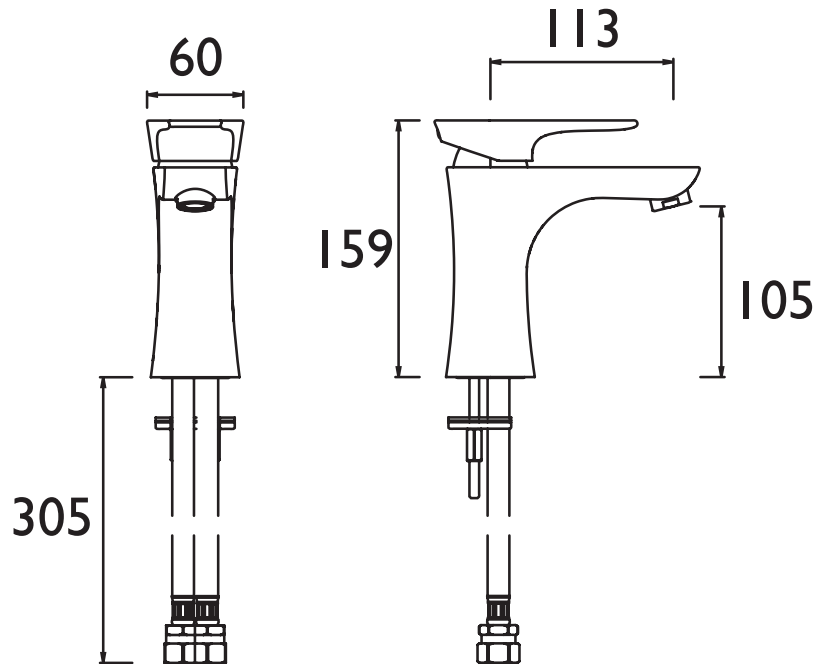

## HOURLASS Tap Range Metallix Hourglass 1 Hole Bath Filler Copper Radiance

### Features:

- Metal fixing nut
- Ceramic Cartridge
- Chrome plated to BS EN 248

### Specification

Style:	Contemporary
Product Type:	Bathroom Taps
Finish/Colour:	Chrome/Copper Radiance
Main Construction Material:	Brass
Mount Type:	Deck
Handle Type:	Lever
Connection Inlet:	M12 x 15mm Compression
Connection Outlet:	N/A
Number of Tap Holes:	1
Valve/Cartridge Type:	Manual
Plumbing System Requirements:	All
Working Pressure Range:	Min. 0.2, Max. 5.0
Maximum Hot Water Temperature: °C	65
Maximum Dynamic Pressure: (bar)	5
Maximum Static Pressure: (bar)	10
Flow Type:	Single

### Dimensions (measurements in mm)

For more products, visit our website:  
<http://www.bristan.com>