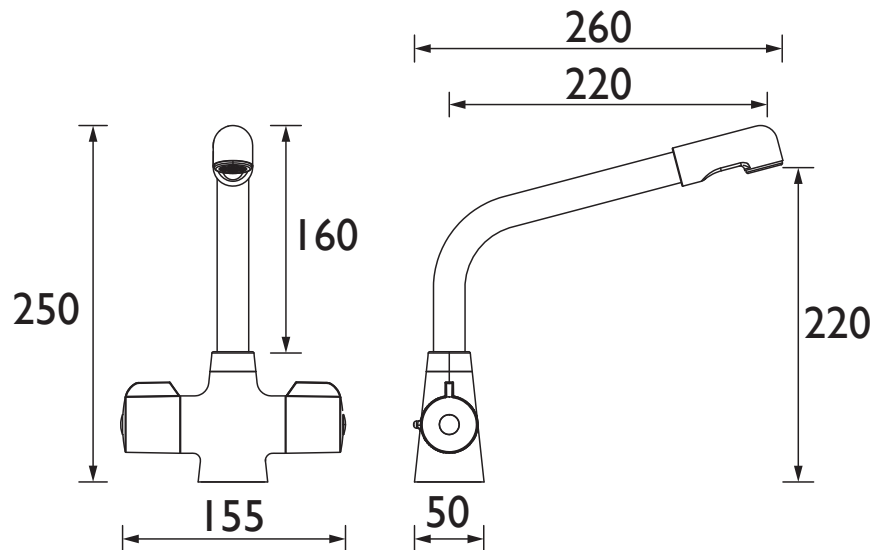

### Specification

<b>Product Type:</b>	Kitchen Taps
<b>Main Construction Material:</b>	Brass
<b>Mount Type:</b>	Deck Mounted
<b>Handle Type:</b>	Lever Handles
<b>Connection Inlet:</b>	1/2" BSP Flexible Tails
<b>Connection Outlet:</b>	M24 Flow Straightener
<b>Number of Tap Holes:</b>	1
<b>Valve/Cartridge Type:</b>	1/2" Ceramic Disc Valve
<b>Plumbing System Requirements:</b>	Suitable for all plumbing systems
<b>Minimum Dynamic Pressure (bar):</b>	0.3 bar
<b>Maximum Dynamic Pressure (bar):</b>	5.0 bar
<b>Maximum Hot Water Temperature °C:</b>	60°C
<b>Maximum Static Pressure (bar):</b>	10 bar
<b>Flow Type:</b>	Single Flow
<b>Isolation Included:</b>	Yes

### Dimensions (measurements in mm)