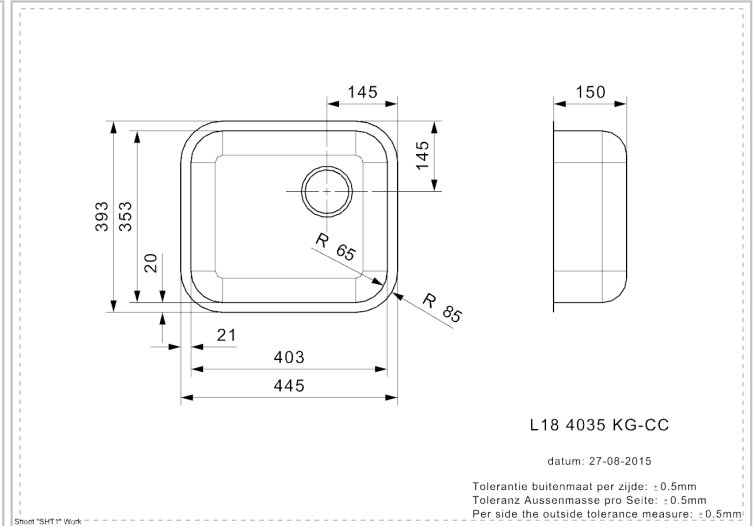

REGINOX

L18 4035 (L) KG-CC

Additional Information

Installation method	Undermount, Integrated, Semi-integrated
SKU	R20753
Depth	150 mm
Cabinet	450 mm
Outlet	3.5" outlet
Size sink	403 x 353 mm
Packaging	Box
Total dimension	445 x 393 mm