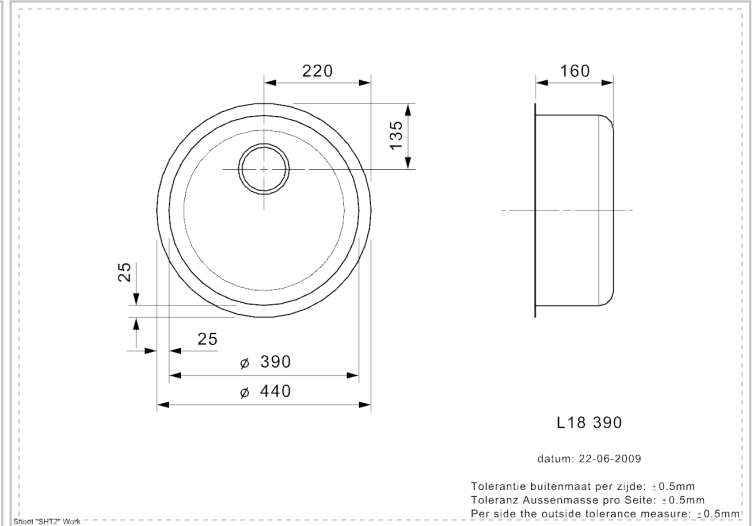

REGINOX

L18 390 KG-CC

Additional Information

Installation method	Undermount, Integrated, Semi-integrated
SKU	R14417
Depth	160 mm
Cabinet	450 mm
Outlet	3.5" outlet
Size sink	\varnothing 390 mm
Packaging	Box
Total dimension	\varnothing 440 mm