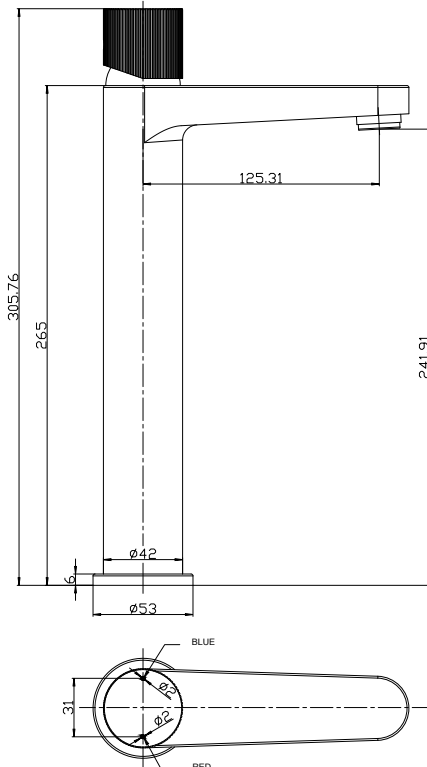

## KOKO Tall Basin Mixer Brushed Bronze

Product Code: KO-033

**SCUDO**  
BEAUTIFUL BATHROOMS

0330 124 7290

sales@scudo.co.uk - www.scudo.co.uk

Scudo is the trading name of Harrison Bathrooms Ltd. Whilst we endeavour to ensure that the product information is accurate we accept no liability for any information given. All images are for illustration purposes only. Product images and specification are subject to change. Measurements are in millimetres and are nominal.

Product Name	KO-033
Product Description	KOKO Basin Mixer Brushed Bronze
<b>Product Transportation</b>	
Barcode	5060991250315
Country of origin	CH
Commodity code	8481809000
<b>Product Measurements</b>	
Product Weight (KG)	1.44
Product Width (mm)	See line drawing
Product Height (mm)	See line drawing
Product Depth (mm)	See line drawing
<b>Primary Packed Measurements</b>	
Packaged Weight	1.97
Packed Height	400
Packed Width	255
Packed Length	80

<b>General Information</b>	
Construction Material	Brass
Installation type	Basin Mounted
Colour / Finish	Brushed Bronze
<b>Tap / Shower Attributes</b>	
WRAS Approved	TBC
TMV Approved	TBC
Minimum Operating Pressure (bar)	0.5
Maximum Operating Pressure (bar)	5
Flexible Tails Included	Yes
Number of tap holes required	1
Handle Type	Fluted
Swivel Spout	No
Inlet Connection	1/2
Outlet Connection	N/a
Tap Hole Diameter (mm)	35
Tap Type description	Mono Mixer
Includes Waste	No
Valve / Cartridge Type	35mm
<b>Flow Rates</b>	
0.2bar (l/min)	2.46
0.5bar (l/min)	4.35
1bar (l/min)	6.36
2bar (l/min)	9.14
3bar (l/min)	11.58
5bar (l/min)	15.05

**Dimensions**  
(Measurements in mm)