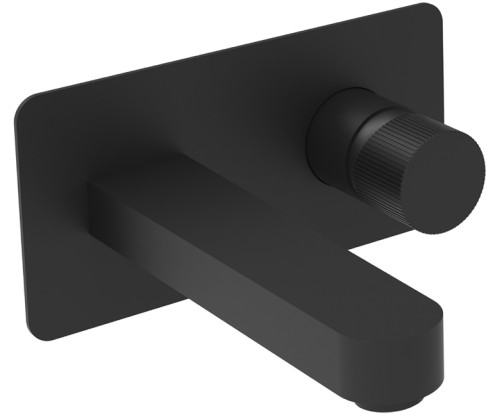

## KOKO Wall Mounted Tap Matte Black

Product Code: KO-004

**SCUDO**  
BEAUTIFUL BATHROOMS

0330 124 7290

sales@scudo.co.uk - www.scudo.co.uk

Scudo is the trading name of Harrison Bathrooms Ltd. Whilst we endeavour to ensure that the product information is accurate we accept no liability for any information given. All images are for illustration purposes only. Product images and specification are subject to change. Measurements are in millimetres and are nominal.

Product Name	KO-004
Product Description	KOKO Wall Mounted Tap Matte Black
<b>Product Transportation</b>	
Barcode	5060991250179
Country of origin	CH
Commodity code	8481809000
<b>Product Measurements</b>	
Product Weight (KG)	1.70
Product Width (mm)	See line drawing
Product Height (mm)	See line drawing
Product Depth (mm)	See line drawing
<b>Primary Packed Measurements</b>	
Packaged Weight	2.47
Packed Height	320
Packed Width	245
Packed Length	135

<b>General Information</b>	
Construction Material	Brass
Installation type	Basin Mounted
Colour / Finish	Matte Black
<b>Tap / Shower Attributes</b>	
WRAS Approved	TBC
TMV Approved	TBC
Minimum Operating Pressure (bar)	0.5
Maximum Operating Pressure (bar)	5
Flexible Tails Included	Yes
Number of tap holes required	1
Handle Type	Fluted
Swivel Spout	No
Inlet Connection	1/2
Outlet Connection	N/a
Tap Hole Diameter (mm)	35
Tap Type description	Wall Mounted
Includes Waste	No
Valve / Cartridge Type	35mm
<b>Flow Rates</b>	
0.2bar (l/min)	3.07
0.5bar (l/min)	5.04
1bar (l/min)	7.16
2bar (l/min)	10.13
3bar (l/min)	12.53
5bar (l/min)	16.15