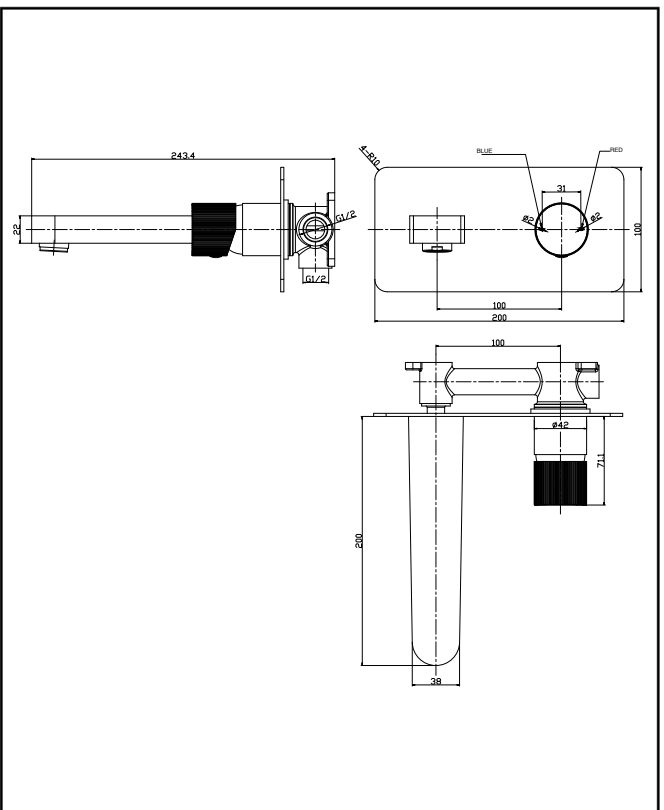

## KOKO Wall Mounted Tap Matte Black

Product Code: KO-004

**SCUDO**  
BEAUTIFUL BATHROOMS

0330 124 7290

sales@scudo.co.uk - www.scudo.co.uk

Scudo is the trading name of Harrison Bathrooms Ltd. Whilst we endeavour to ensure that the product information is accurate we accept no liability for any information given. All images are for illustration purposes only. Product images and specification are subject to change. Measurements are in millimetres and are nominal.

Product Name	KO-004
Product Description	KOKO Wall Mounted Tap Matte Black
<b>Product Transportation</b>	
Barcode	5060991250179
Country of origin	CH
Commodity code	8481809000
<b>Product Measurements</b>	
Product Weight (KG)	1.70
Product Width (mm)	See line drawing
Product Height (mm)	See line drawing
Product Depth (mm)	See line drawing
<b>Primary Packed Measurements</b>	
Packaged Weight	2.47
Packed Height	320
Packed Width	245
Packed Length	135

<b>General Information</b>	
Construction Material	Brass
Installation type	Basin Mounted
Colour / Finish	Matte Black
<b>Tap / Shower Attributes</b>	
WRAS Approved	TBC
TMV Approved	TBC
Minimum Operating Pressure (bar)	0.5
Maximum Operating Pressure (bar)	5
Flexible Tails Included	Yes
Number of tap holes required	1
Handle Type	Fluted
Swivel Spout	No
Inlet Connection	1/2
Outlet Connection	N/a
Tap Hole Diameter (mm)	35
Tap Type description	Wall Mounted
Includes Waste	No
Valve / Cartridge Type	35mm
<b>Flow Rates</b>	
0.2bar (l/min)	3.07
0.5bar (l/min)	5.04
1bar (l/min)	7.16
2bar (l/min)	10.13
3bar (l/min)	12.53
5bar (l/min)	16.15

**Dimensions**  
(Measurements in mm)