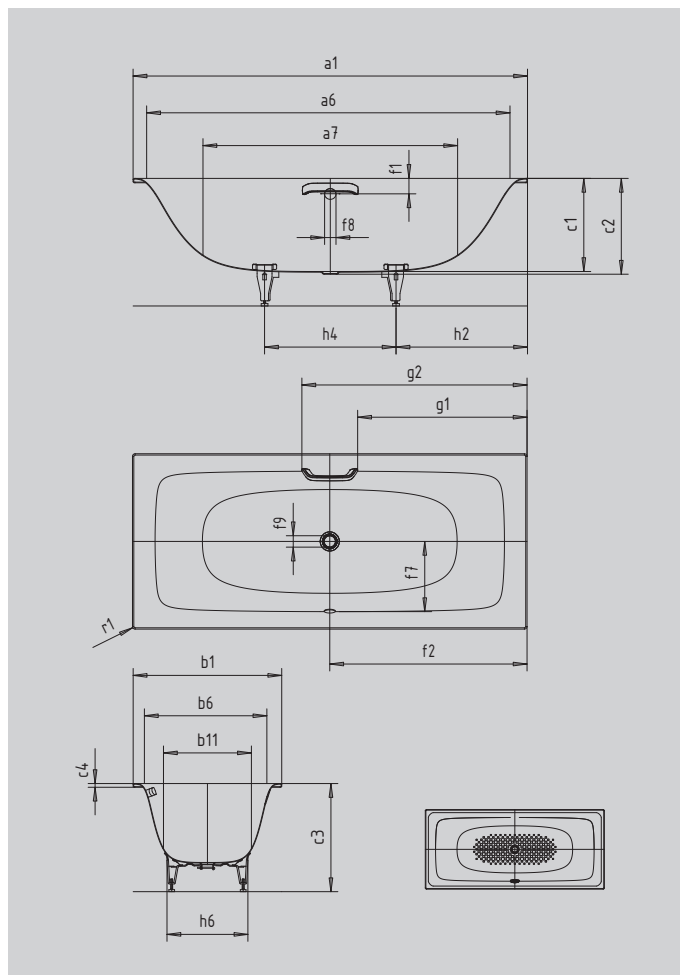

SILENIO

- flowing form integrates harmoniously in your bathroom
- its ergonomically fluid interior is designed for relaxed bathing
- versatile for any installation situation
- also available with grip on one side
- bathing with a friend: two identical back rests and centrally positioned waste
- made of KALDEWEI steel enamel
- designed by Anke Salomon

Similar illustration

Model		674
External length	a ₁	1700 mm
Internal length (top)	a ₆	1576 mm
Internal length (bottom)	a ₇	1112 mm
External width	b ₁	750 mm
Internal width (top)	b ₆	626 mm
Internal width (bottom)	b ₁₁	423 mm
Depth inside	c ₁	400 mm
Depth incl. waste hole	c ₂	410 mm
Height with feet	c ₃	544 - 583 mm
Height of rim	c ₄	20 mm
Distance top edge to centre of overflow hole	f ₁	70 mm
Distance bath edge to centre of waste hole	f ₂	850 mm
Distance centre of waste hole to centre of overflow hole	f ₇	293 mm
Diameter of overflow hole	f ₈	Ø 52 mm
Diameter of waste hole	f ₉	Ø 52 mm
Distance bath edge (foot end) to start of grip	g ₁	722 mm
Distance bath edge (foot end) to end of grip	g ₂	978 mm
Distance foot end of bath edge to centre of foot	h ₂	566 mm
Distance between the feet	h ₄	568 mm
Width of feet max.	h ₆	340 mm
External radius	r ₁	12 mm
Water volume		96 l
Net weight		44 kg
Full anti-slip		780 x 252 mm