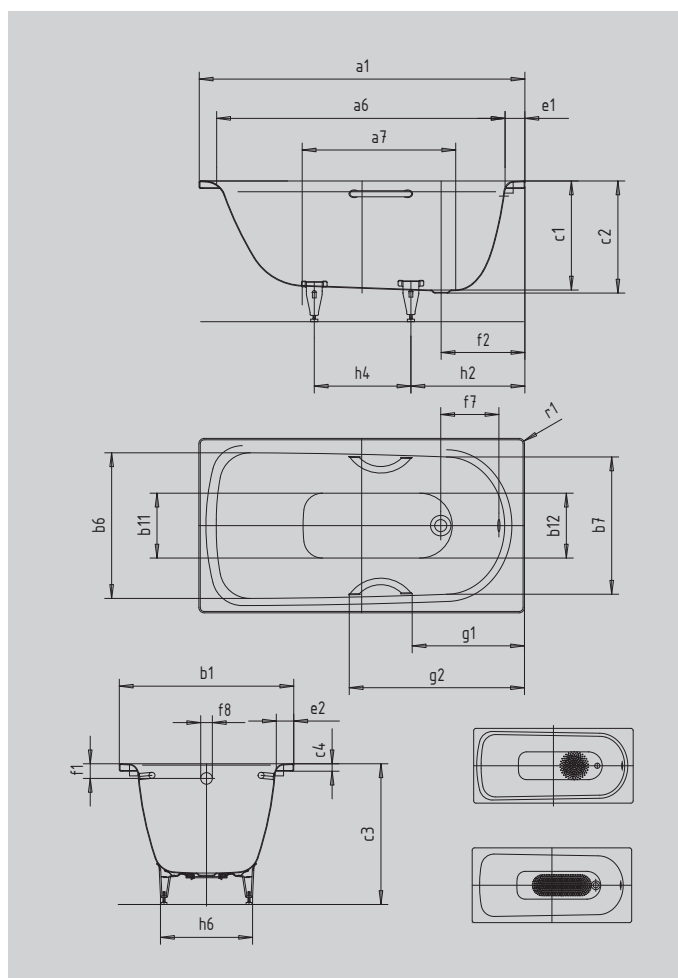

## SANIFORM PLUS STAR

- one-seater bath with waste at foot end
- classic four-cornered model
- also available with grips
- made of KALDEWEI steel enamel

Similar illustration

Model		375
External length	a <sub>1</sub>	1800 mm
Internal length (top)	a <sub>6</sub>	1630 mm
Internal length (bottom)	a <sub>7</sub>	1250 mm
External width	b <sub>1</sub>	800 mm
Internal width (top)	b <sub>6</sub> ; b <sub>7</sub>	675; 640 mm
Internal width (bottom)	b <sub>11</sub> ; b <sub>12</sub>	520; 450 mm
Depth inside	c <sub>1</sub>	420 mm
Depth incl. waste hole	c <sub>2</sub>	430 mm
Height with feet	c <sub>3</sub>	555 - 560 mm
Height of rim	c <sub>4</sub>	32 mm
Width of rim (foot end; long side)	e <sub>1</sub> ; e <sub>2</sub>	70; 75 mm
Distance top edge to centre of overflow hole	f <sub>1</sub>	75 mm
Distance bath edge to centre of waste hole	f <sub>2</sub>	310 mm
Distance centre of waste hole to centre of overflow hole	f <sub>7</sub>	216 mm
Diameter of overflow hole	f <sub>8</sub>	Ø 52 mm
Diameter of waste hole	f <sub>9</sub>	Ø 52 mm
Distance foot end of bath edge to centre of foot	h <sub>2</sub>	470 mm
Distance between the feet	h <sub>4</sub>	830 mm
Width of feet max.	h <sub>6</sub>	480 mm
External radius	r <sub>1</sub>	8 mm
Water volume		150 l
Net weight		55 kg
Diameter of anti-slip		Ø 288 mm
Full anti-slip		900 x 300 mm