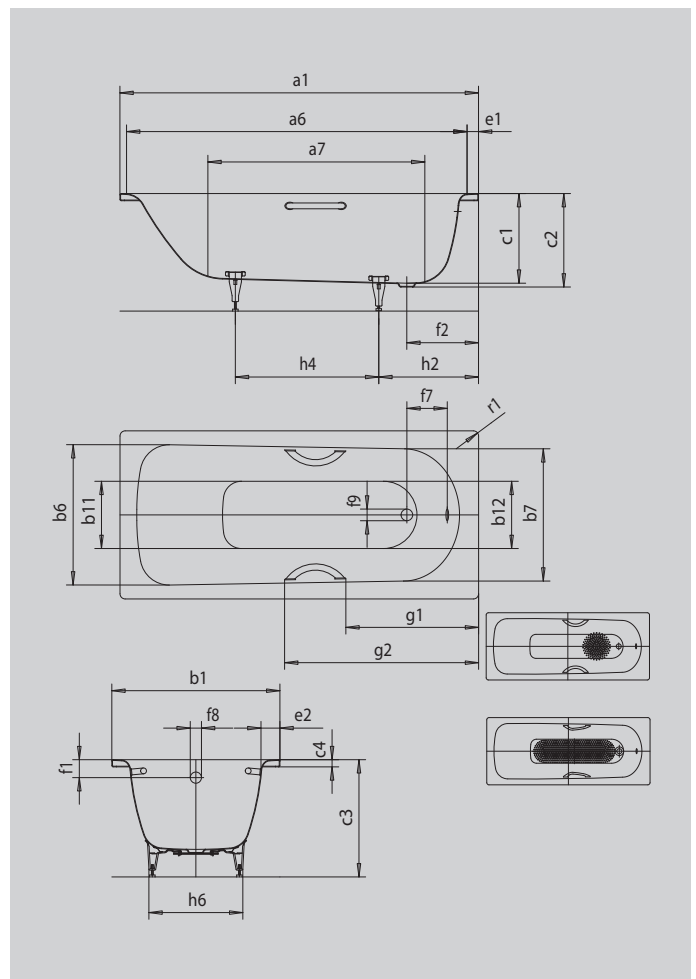

SANIFORM PLUS SANIFORM PLUS STAR

- one-seater bath with waste at foot end
- classic four-cornered model
- also available with grips
- made of KALDEWEI steel enamel

Similar illustration

Model		362
External length	a ₁	1600 mm
Internal length (top)	a ₆	1430 mm
Internal length (bottom)	a ₇	1050 mm
External width	b ₁	700 mm
Internal width (top)	b ₆ ; b ₇	550; 530 mm
Internal width (bottom)	b ₁₁ ; b ₁₂	390; 350 mm
Depth inside	c ₁	400 mm
Depth incl. waste hole	c ₂	410 mm
Height with feet	c ₃	545 - 560 mm
Height of rim	c ₄	32 mm
Width of rim (foot end; long side)	e ₁ ; e ₂	70; 75 mm
Distance top edge to centre of overflow hole	f ₁	63 mm
Distance bath edge to centre of waste hole	f ₂	310 mm
Distance centre of waste hole to centre of overflow hole	f ₇	212 mm
Diameter of overflow hole	f ₈	Ø 52 mm
Diameter of waste hole	f ₉	Ø 52 mm
Distance foot end of bath edge to centre of foot	h ₂	450 mm
Distance between the feet	h ₄	600 mm
Width of feet max.	h ₆	380 mm
External radius	r ₁	8 mm
Water volume		93 l
Net weight		45 kg
Diameter of anti-slip		Ø 288 mm
Full anti-slip		600 x 220 mm