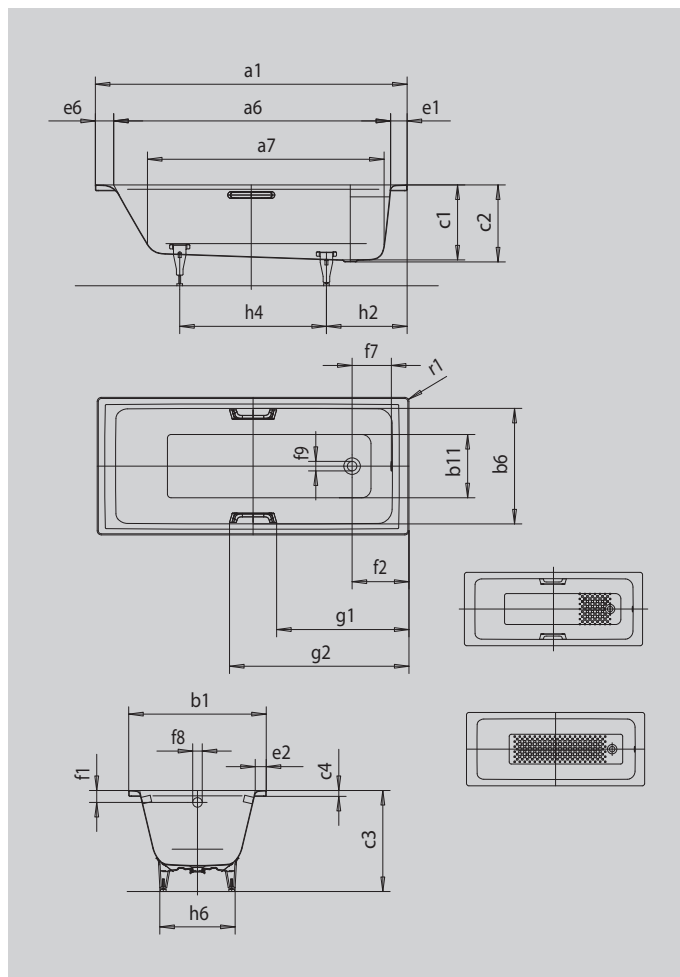

## PURO STAR

- straightlined, purist design
- classic four-cornered model
- one-seater bath with waste at foot end
- perfect match for the PURO model range
- made of KALDEWEI steel enamel

Similar illustration

Model		652
External length	a <sub>1</sub>	1700 mm
Internal length (top)	a <sub>6</sub>	1510 mm
Internal length (bottom)	a <sub>7</sub>	1280 mm
External width	b <sub>1</sub>	750 mm
Internal width (top)	b <sub>6</sub>	620 mm
Internal width (bottom)	b <sub>11</sub>	460 mm
Depth inside	c <sub>1</sub>	410 mm
Depth incl. waste hole	c <sub>2</sub>	420 mm
Height with feet	c <sub>3</sub>	554 - 568 mm
Height of rim	c <sub>4</sub>	32 mm
Width of rim (foot end; long side; head end)	e <sub>1</sub> ; e <sub>2</sub> ; e <sub>6</sub>	90; 60; 100 mm
Distance top edge to centre of overflow hole	f <sub>1</sub>	65 mm
Distance bath edge to centre of waste hole	f <sub>2</sub>	310 mm
Distance centre of waste hole to centre of overflow hole	f <sub>7</sub>	214 mm
Diameter of overflow hole	f <sub>8</sub>	Ø 52 mm
Diameter of waste hole	f <sub>9</sub>	Ø 52 mm
Distance foot end of bath edge to centre of foot	h <sub>2</sub>	445 mm
Distance between the feet	h <sub>4</sub>	750 mm
Width of feet max.	h <sub>6</sub>	470 mm
External radius	r <sub>1</sub>	8 mm
Water volume		137 l
Net weight		50 kg
Anti-slip		348 x 348 mm
Full anti-slip		924 x 348 mm