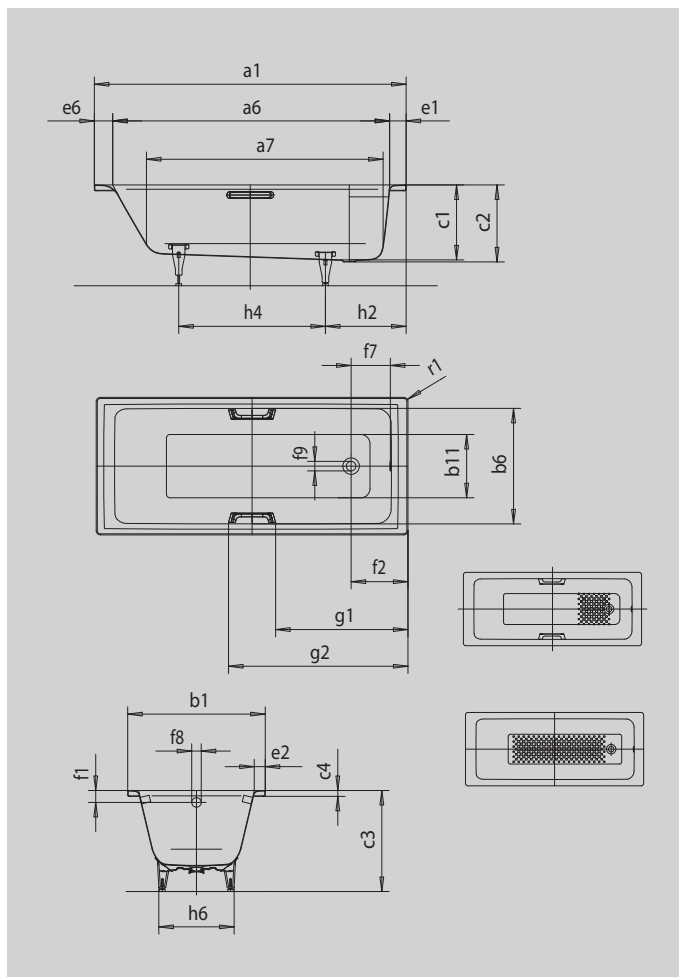

PURO

PURO STAR

- straightlined, purist design
- classic four-cornered model
- one-seater bath with waste at foot end
- perfect match for the PURO model range
- made of KALDEWEI steel enamel

Similar illustration

Model		687
External length	a ₁	1700 mm
Internal length (top)	a ₆	1510 mm
Internal length (bottom)	a ₇	1280 mm
External width	b ₁	700 mm
Internal width (top)	b ₆	580 mm
Internal width (bottom)	b ₁₁	410 mm
Depth inside	c ₁	410 mm
Depth incl. waste hole	c ₂	420 mm
Height with feet	c ₃	555 - 565 mm
Height of rim	c ₄	32 mm
Width of rim (foot end; long side; head end)	e ₁ ; e ₂ ; e ₆	90; 60; 100 mm
Distance top edge to centre of overflow hole	f ₁	65 mm
Distance bath edge to centre of waste hole	f ₂	310 mm
Distance centre of waste hole to centre of overflow hole	f ₇	214 mm
Diameter of overflow hole	f ₈	Ø 52 mm
Diameter of waste hole	f ₉	Ø 52 mm
Distance foot end of bath edge to centre of foot	h ₂	445 mm
Distance between the feet	h ₄	755 mm
Width of feet max.	h ₆	420 mm
External radius	r ₁	23 mm
Water volume		122 l
Net weight		48 kg
Anti-slip		300 x 300 mm
Full anti-slip		876 x 252 mm