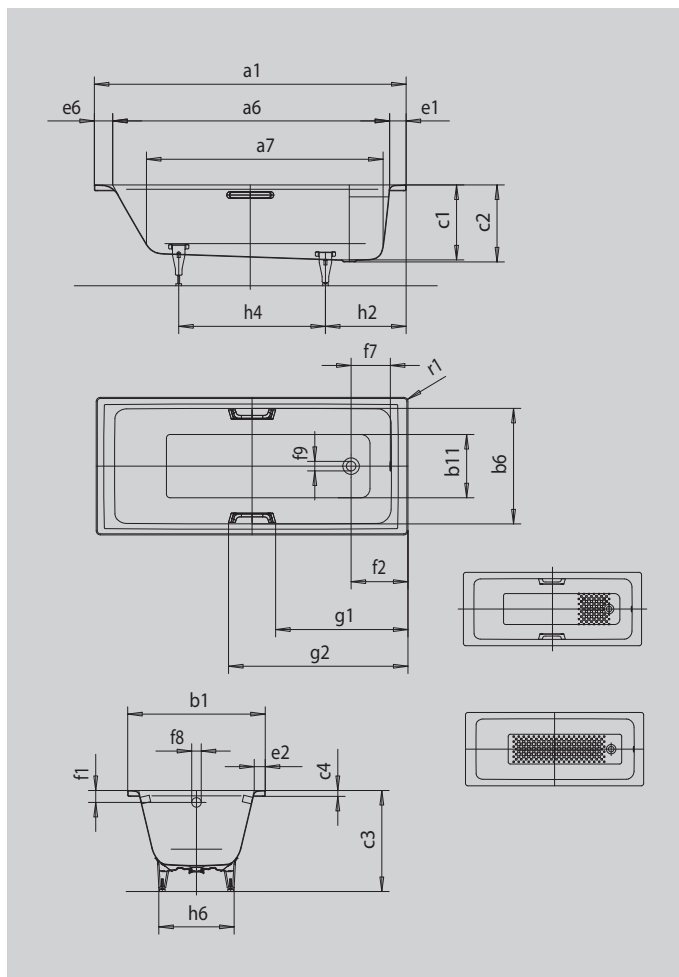

## PURO STAR

- straightlined, purist design
- classic four-cornered model
- one-seater bath with waste at foot end
- perfect match for the PURO model range
- made of KALDEWEI steel enamel

Similar illustration

Model		685
External length	a <sub>1</sub>	1600 mm
Internal length (top)	a <sub>6</sub>	1410 mm
Internal length (bottom)	a <sub>7</sub>	1180 mm
External width	b <sub>1</sub>	700 mm
Internal width (top)	b <sub>6</sub>	580 mm
Internal width (bottom)	b <sub>11</sub>	410 mm
Depth inside	c <sub>1</sub>	410 mm
Depth incl. waste hole	c <sub>2</sub>	420 mm
Height with feet	c <sub>3</sub>	552 - 572 mm
Height of rim	c <sub>4</sub>	32 mm
Width of rim (foot end; long side; head end)	e <sub>1</sub> ; e <sub>2</sub> ; e <sub>6</sub>	90; 60; 100 mm
Distance top edge to centre of overflow hole	f <sub>1</sub>	65 mm
Distance bath edge to centre of waste hole	f <sub>2</sub>	310 mm
Distance centre of waste hole to centre of overflow hole	f <sub>7</sub>	214 mm
Diameter of overflow hole	f <sub>8</sub>	Ø 52 mm
Diameter of waste hole	f <sub>9</sub>	Ø 52 mm
Distance bath edge (foot end) to start of grip	g <sub>1</sub>	671 mm
Distance bath edge (foot end) to end of grip	g <sub>2</sub>	929 mm
Distance foot end of bath edge to centre of foot	h <sub>2</sub>	435 mm
Distance between the feet	h <sub>4</sub>	705 mm
Width of feet max.	h <sub>6</sub>	410 mm
External radius	r <sub>1</sub>	8 mm
Water volume		105 l
Net weight		46 kg
Anti-slip		300 x 300 mm
Full anti-slip		708 x 252 mm