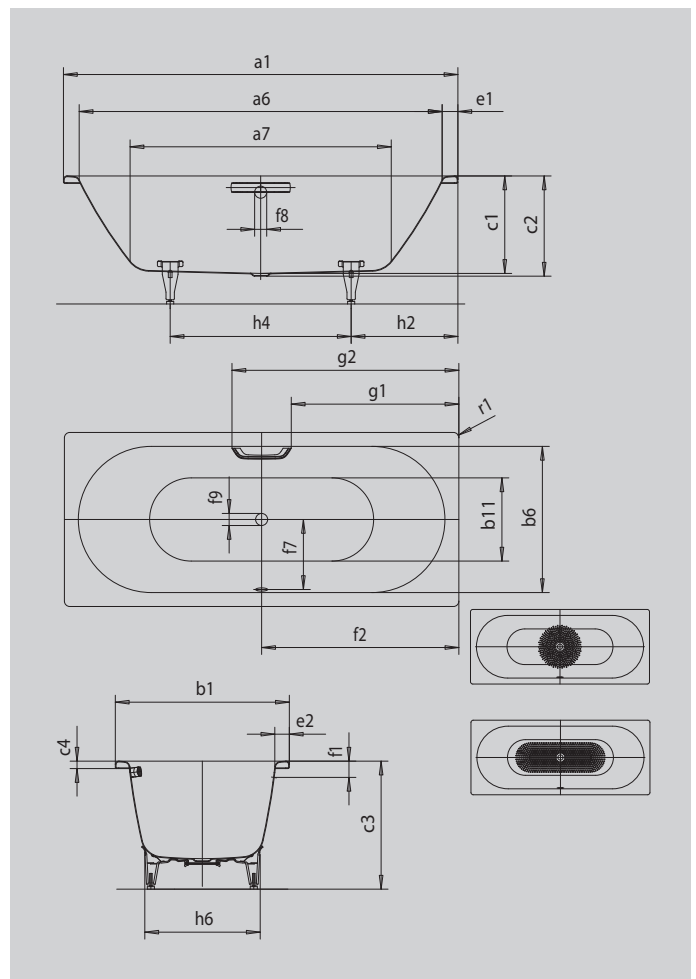

# CLASSIC DUO

- minimalist simplicity and unpretentious elegance are the hallmarks of this bathtub
- classic four-corner version
- Bathing for two: two identical backrests and centrally positioned waste outlet
- made of KALDEWEI steel enamel

Similar illustration

Model		110
External length	a <sub>1</sub>	1800 mm
Internal length (top)	a <sub>6</sub>	1680 mm
Internal length (bottom)	a <sub>7</sub>	1230 mm
External width	b <sub>1</sub>	800 mm
Internal width (top)	b <sub>6</sub>	680 mm
Internal width (bottom)	b <sub>11</sub>	550 mm
Depth inside	c <sub>1</sub>	420 mm
Depth incl. waste hole	c <sub>2</sub>	430 mm
Height with feet	c <sub>3</sub>	555 - 590 mm
Height of rim	c <sub>4</sub>	32 mm
Width of rim (foot end; long side)	e <sub>1</sub> ; e <sub>2</sub>	60; 60 mm
Distance top edge to centre of overflow hole	f <sub>1</sub>	70 mm
Distance bath edge to centre of waste hole	f <sub>2</sub>	900 mm
Distance centre of waste hole to centre of overflow hole	f <sub>7</sub>	330 mm
Diameter of overflow hole	f <sub>8</sub>	Ø 52 mm
Diameter of waste hole	f <sub>9</sub>	Ø 52 mm
Distance bath edge (foot end) to start of grip	g <sub>1</sub>	772 mm
Distance bath edge (foot end) to end of grip	g <sub>2</sub>	1028 mm
Distance foot end of bath edge to centre of foot	h <sub>2</sub>	600 mm
Distance between the feet	h <sub>4</sub>	600 mm
Width of feet max.	h <sub>6</sub>	540 mm
External radius	r <sub>1</sub>	8 mm
Water volume		158 l
Net weight		53 kg
Pedestal		5032
Diameter of anti-slip		Ø 435 mm
Full anti-slip		900 x 300 mm