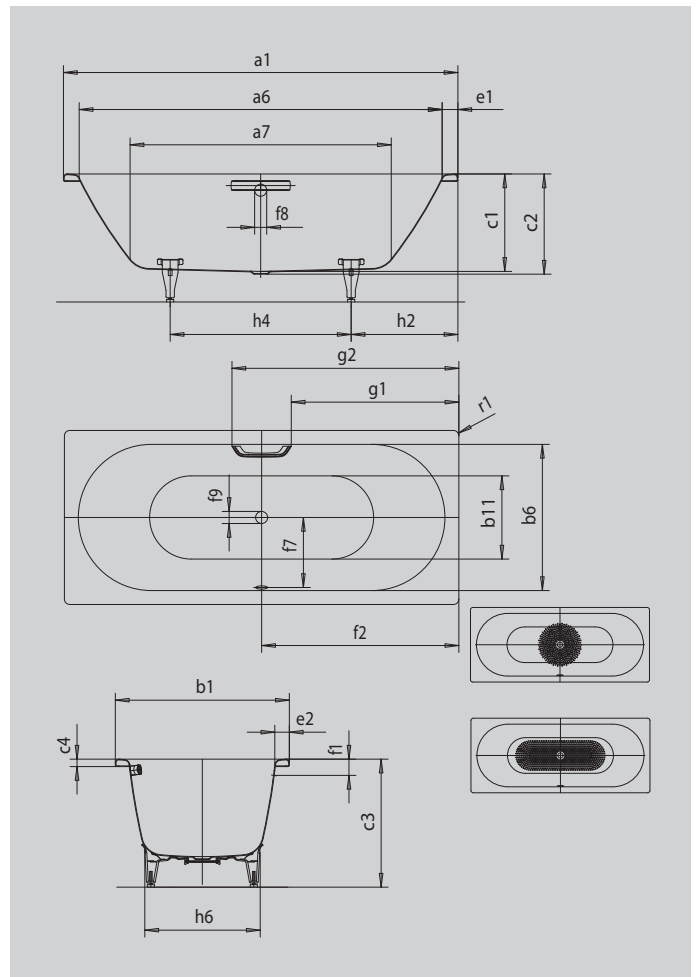

CLASSIC DUO

- minimalist simplicity and unpretentious elegance are the hallmarks of this bathtub
- classic four-corner version
- Bathing for two: two identical backrests and centrally positioned waste outlet
- made of KALDEWEI steel enamel

Similar illustration

Model		109
External length	a ₁	1800 mm
Internal length (top)	a ₆	1680 mm
Internal length (bottom)	a ₇	1230 mm
External width	b ₁	750 mm
Internal width (top)	b ₆	630 mm
Internal width (bottom)	b ₁₁	500 mm
Depth inside	c ₁	420 mm
Depth incl. waste hole	c ₂	430 mm
Height with feet	c ₃	560 - 595 mm
Height of rim	c ₄	32 mm
Width of rim (foot end; long side)	e ₁ ; e ₂	60; 60 mm
Distance top edge to centre of overflow hole	f ₁	70 mm
Distance bath edge to centre of waste hole	f ₂	900 mm
Distance centre of waste hole to centre of overflow hole	f ₇	305 mm
Diameter of overflow hole	f ₈	Ø 52 mm
Diameter of waste hole	f ₉	Ø 52 mm
Distance bath edge (foot end) to start of grip	g ₁	772 mm
Distance bath edge (foot end) to end of grip	g ₂	1028 mm
Distance foot end of bath edge to centre of foot	h ₂	600 mm
Distance between the feet	h ₄	600 mm
Width of feet max.	h ₆	470 mm
External radius	r ₁	23 mm
Water volume		143 l
Net weight		50 kg
Pedestal		5030
Diameter of anti-slip		Ø 435 mm
Full anti-slip		900 x 300 mm