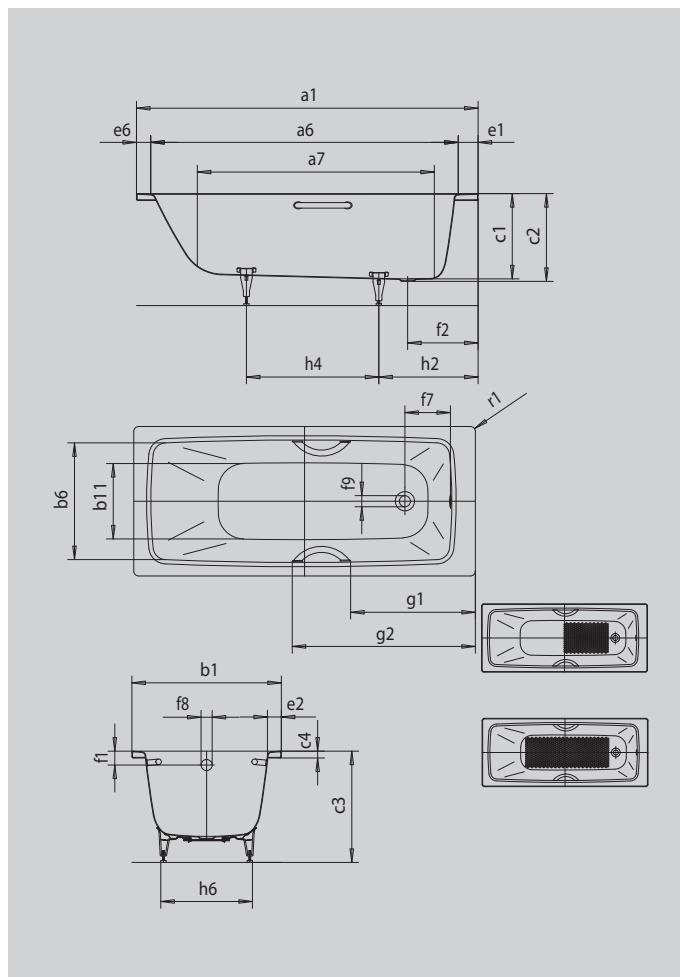

CAYONO

CAYONO STAR

- one-seater bath with waste at foot end
- independent Anti-slip design
- modern rectangular bathtub with spacious interior of the tub
- also available with grips
- made of KALDEWEI steel enamel

Similar illustration

Model		750
External length	a ₁	1700 mm
Internal length (top)	a ₆	1510 mm
Internal length (bottom)	a ₇	1210 mm
External width	b ₁	750 mm
Internal width (top)	b ₆	610 mm
Internal width (bottom)	b ₁₁	450 mm
Depth inside	c ₁	400 mm
Depth incl. waste hole	c ₂	410 mm
Height with feet	c ₃	538 - 553 mm
Height of rim	c ₄	32 mm
Width of rim (foot end; long side; head end)	e ₁ ; e ₂ ; e ₆	110; 63; 80 mm
Distance top edge to centre of overflow hole	f ₁	65 mm
Distance bath edge to centre of waste hole	f ₂	330 mm
Distance centre of waste hole to centre of overflow hole	f ₇	213 mm
Diameter of overflow hole	f ₈	Ø 52 mm
Diameter of waste hole	f ₉	Ø 52 mm
Distance foot end of bath edge to centre of foot	h ₂	450 mm
Distance between the feet	h ₄	745 mm
Width of feet max.	h ₆	475 mm
External radius	r ₁	8 mm
Water volume		136 l
Net weight		52 kg
Pedestal		5030
Anti-slip		575 x 375 mm
Full anti-slip		855 x 375 mm