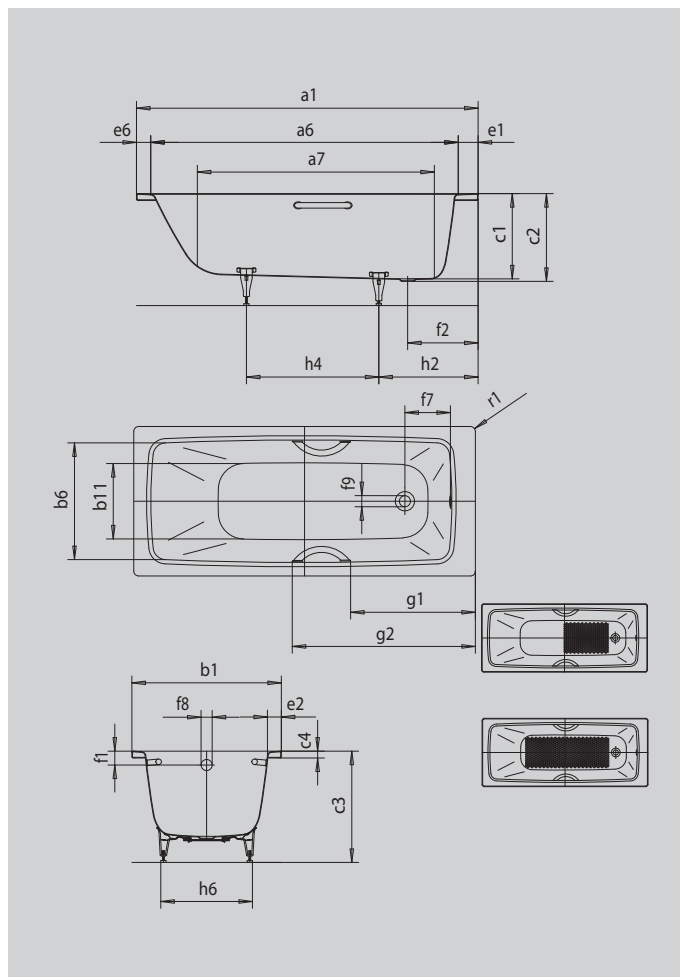

CAYONO

CAYONO STAR

- one-seater bath with waste at foot end
- independent Anti-slip design
- modern rectangular bathtub with spacious interior of the tub
- also available with grips
- made of KALDEWEI steel enamel

Similar illustration

Model		749
External length	a_1	1700 mm
Internal length (top)	a_6	1510 mm
Internal length (bottom)	a_7	1210 mm
External width	b_1	700 mm
Internal width (top)	b_6	570 mm
Internal width (bottom)	b_{11}	400 mm
Depth inside	c_1	400 mm
Depth incl. waste hole	c_2	410 mm
Height with feet	c_3	537 - 559 mm
Height of rim	c_4	32 mm
Width of rim (foot end; long side; head end)	e_1, e_2, e_6	110; 63; 80 mm
Distance top edge to centre of overflow hole	f_1	65 mm
Distance bath edge to centre of waste hole	f_2	330 mm
Distance centre of waste hole to centre of overflow hole	f_7	213 mm
Diameter of overflow hole	f_8	Ø 52 mm
Diameter of waste hole	f_9	Ø 52 mm
Distance foot end of bath edge to centre of foot	h_2	455 mm
Distance between the feet	h_4	742 mm
Width of feet max.	h_6	440 mm
External radius	r_1	8 mm
Water volume		110 l
Net weight		48 kg
Anti-slip		455 x 315 mm
Full anti-slip		855 x 315 mm