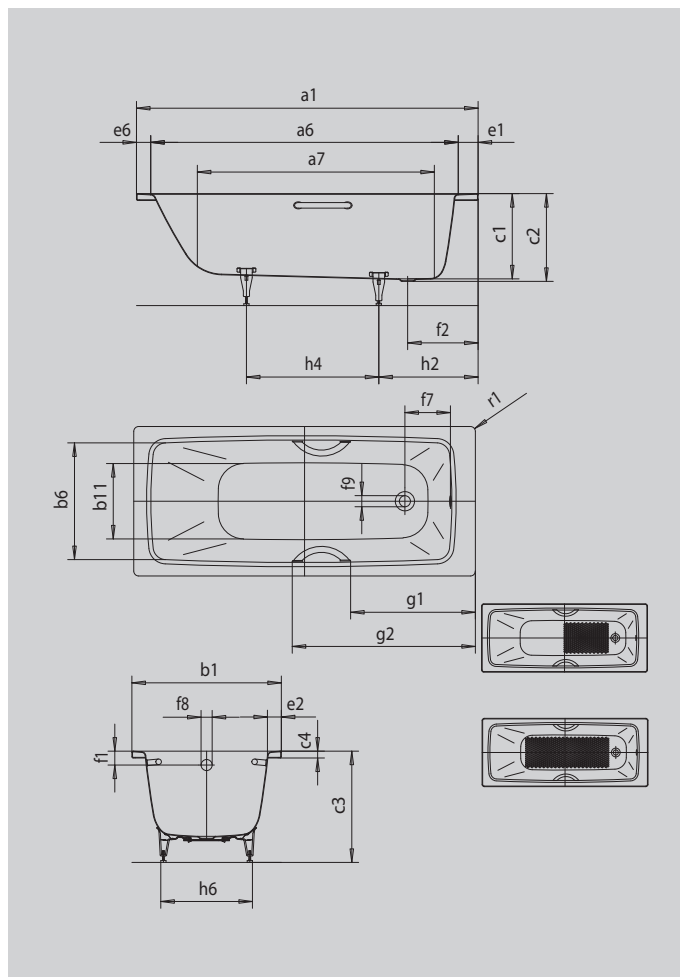

CAYONO

CAYONO STAR

- one-seater bath with waste at foot end
- independent Anti-slip design
- modern rectangular bathtub with spacious interior of the tub
- also available with grips
- made of KALDEWEI steel enamel

Similar illustration

Model		748
External length	a_1	1600 mm
Internal length (top)	a_6	1410 mm
Internal length (bottom)	a_7	1110 mm
External width	b_1	700 mm
Internal width (top)	b_6	570 mm
Internal width (bottom)	b_{11}	400 mm
Depth inside	c_1	400 mm
Depth incl. waste hole	c_2	410 mm
Height with feet	c_3	543 - 563 mm
Height of rim	c_4	32 mm
Width of rim (foot end; long side; head end)	e_1, e_2, e_6	110; 63; 80 mm
Distance top edge to centre of overflow hole	f_1	65 mm
Distance bath edge to centre of waste hole	f_2	330 mm
Distance centre of waste hole to centre of overflow hole	f_7	213 mm
Diameter of overflow hole	f_8	Ø 52 mm
Diameter of waste hole	f_9	Ø 52 mm
Distance foot end of bath edge to centre of foot	h_2	450 mm
Distance between the feet	h_4	655 mm
Width of feet max.	h_6	430 mm
External radius	r_1	8 mm
Water volume		107 l
Net weight		45 kg
Anti-slip		455 x 315 mm
Full anti-slip		735 x 315 mm