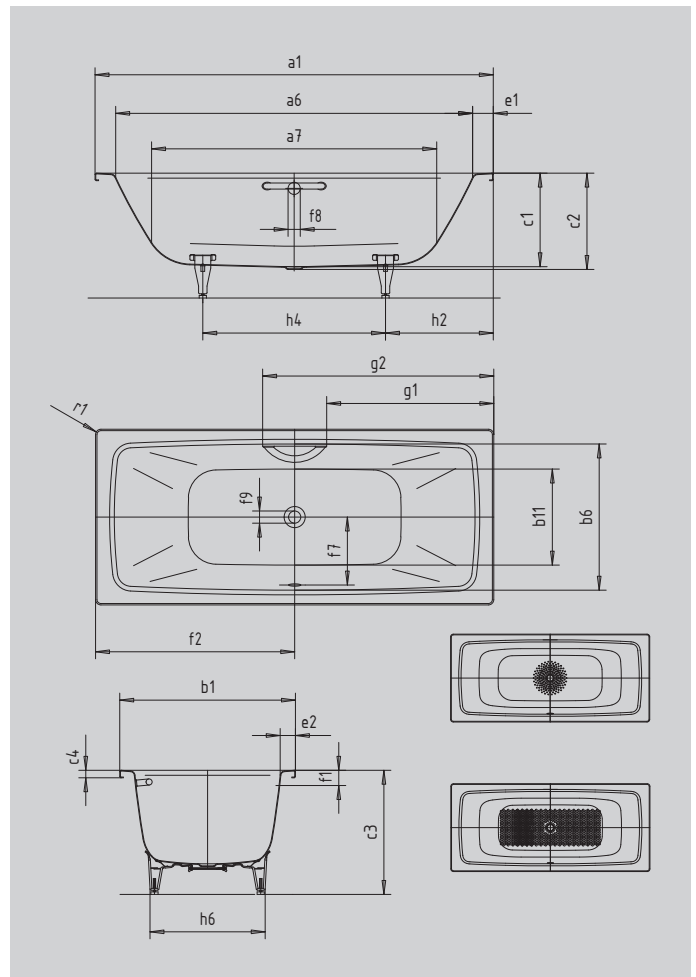

# CAYONO DUO

- modern rectangular bathtub with straight lines and small radii
- perfect match for the CAYONO model range
- two gently sloping backrests and the central waste and overflow fitting ensure relaxed bathing with a partner
- spacious interior provides ample room for a relaxing bath
- made of KALDEWEI steel enamel

Similar illustration

Model		724
External length	a <sub>1</sub>	1700 mm
Internal length (top)	a <sub>6</sub>	1540 mm
Internal length (bottom)	a <sub>7</sub>	1220 mm
External width	b <sub>1</sub>	750 mm
Internal width (top)	b <sub>6</sub>	624 mm
Internal width (bottom)	b <sub>11</sub>	410 mm
Depth inside	c <sub>1</sub>	400 mm
Depth incl. waste hole	c <sub>2</sub>	410 mm
Height with feet	c <sub>3</sub>	545 - 580 mm
Height of rim	c <sub>4</sub>	32 mm
Width of rim (foot end; long side)	e <sub>1</sub> ; e <sub>2</sub>	80; 63 mm
Distance top edge to centre of overflow hole	f <sub>1</sub>	70 mm
Distance bath edge to centre of waste hole	f <sub>2</sub>	850 mm
Distance centre of waste hole to centre of overflow hole	f <sub>7</sub>	305 mm
Diameter of overflow hole	f <sub>8</sub>	Ø 52 mm
Diameter of waste hole	f <sub>9</sub>	Ø 52 mm
Distance bath edge (foot end) to start of grip	g <sub>1</sub>	713 mm
Distance bath edge (foot end) to end of grip	g <sub>2</sub>	987 mm
Distance foot end of bath edge to centre of foot	h <sub>2</sub>	513 mm
Distance between the feet	h <sub>4</sub>	675 mm
Width of feet max.	h <sub>6</sub>	475 mm
External radius	r <sub>1</sub>	8 mm
Water volume		130 l
Net weight		48 kg
Diameter of anti-slip		Ø 289 mm
Full anti-slip		855 x 315 mm