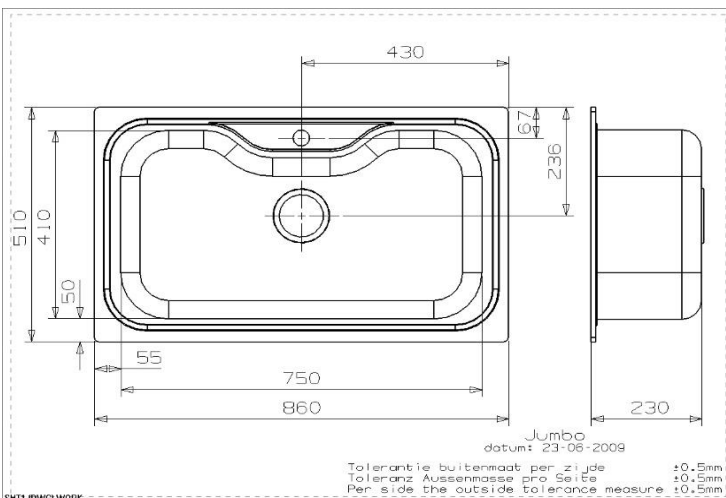

# Technical Specification Sheet

**JUMBO**

**R18354**

Large single bowl sink

**REGINOX**

## Specification

Material	Stainless Steel
Finish	Polished
Colour	
Gauge	0.7
Welded/Pressed	Pressed
No. of bowls	1
Fitting Method	Inset
Handing Options	n/a
Cabinet Size (mm)	900
Overall Length (mm)	860
Overall Width (mm)	510
Main Bowl Length (mm)	750
Main Bowl Width (mm)	410
Main Bowl Depth (mm)	230
Second Bowl Length (mm)	
Second Bowl Width (mm)	
Second Bowl Depth (mm)	
Tap Hole Size (mm)	35
Waste Kit Included (Yes/No)	Yes
Clips & Seals Included (Yes/No)	Yes
Waste Size (mm)	90
Waste Kit Code	M 3010
Clips & Seals Code	Z 1010
Overflow Location	Central, at back of the sink
Cut Out Length (mm)	840
Cut Out Width (mm)	490
Product Weight (kg)	7
Packed Weight (kg)	8
Packed Dimensions (mm)	920 x 580 x 250
EAN number	8712465318354