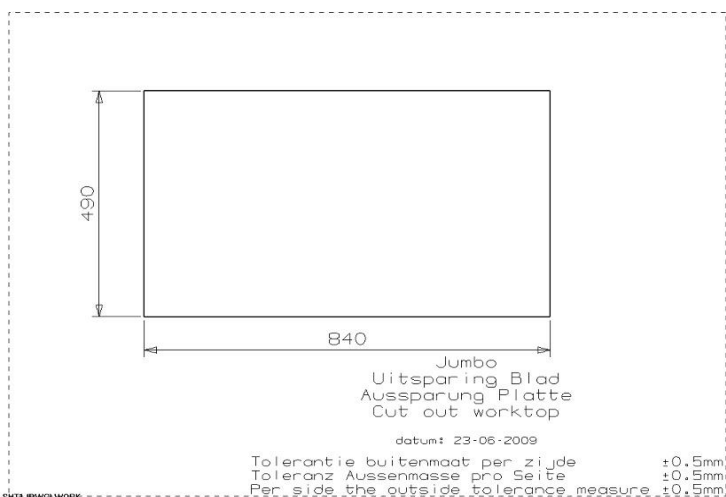

# Technical Specification Sheet

**JUMBO**

**R18354**

Large single bowl sink

**REGINOX**

## Specification

Material	Stainless Steel
Finish	Polished
Colour	
Gauge	0.7
Welded/Pressed	Pressed
No. of bowls	1
Fitting Method	Inset
Handing Options	n/a
Cabinet Size (mm)	900
Overall Length (mm)	860
Overall Width (mm)	510
Main Bowl Length (mm)	750
Main Bowl Width (mm)	410
Main Bowl Depth (mm)	230
Second Bowl Length (mm)	
Second Bowl Width (mm)	
Second Bowl Depth (mm)	
Tap Hole Size (mm)	35
Waste Kit Included (Yes/No)	Yes
Clips & Seals Included (Yes/No)	Yes
Waste Size (mm)	90
Waste Kit Code	M 3010
Clips & Seals Code	Z 1010
Overflow Location	Central, at back of the sink
Cut Out Length (mm)	840
Cut Out Width (mm)	490
Product Weight (kg)	7
Packed Weight (kg)	8
Packed Dimensions (mm)	920 x 580 x 250
EAN number	8712465318354