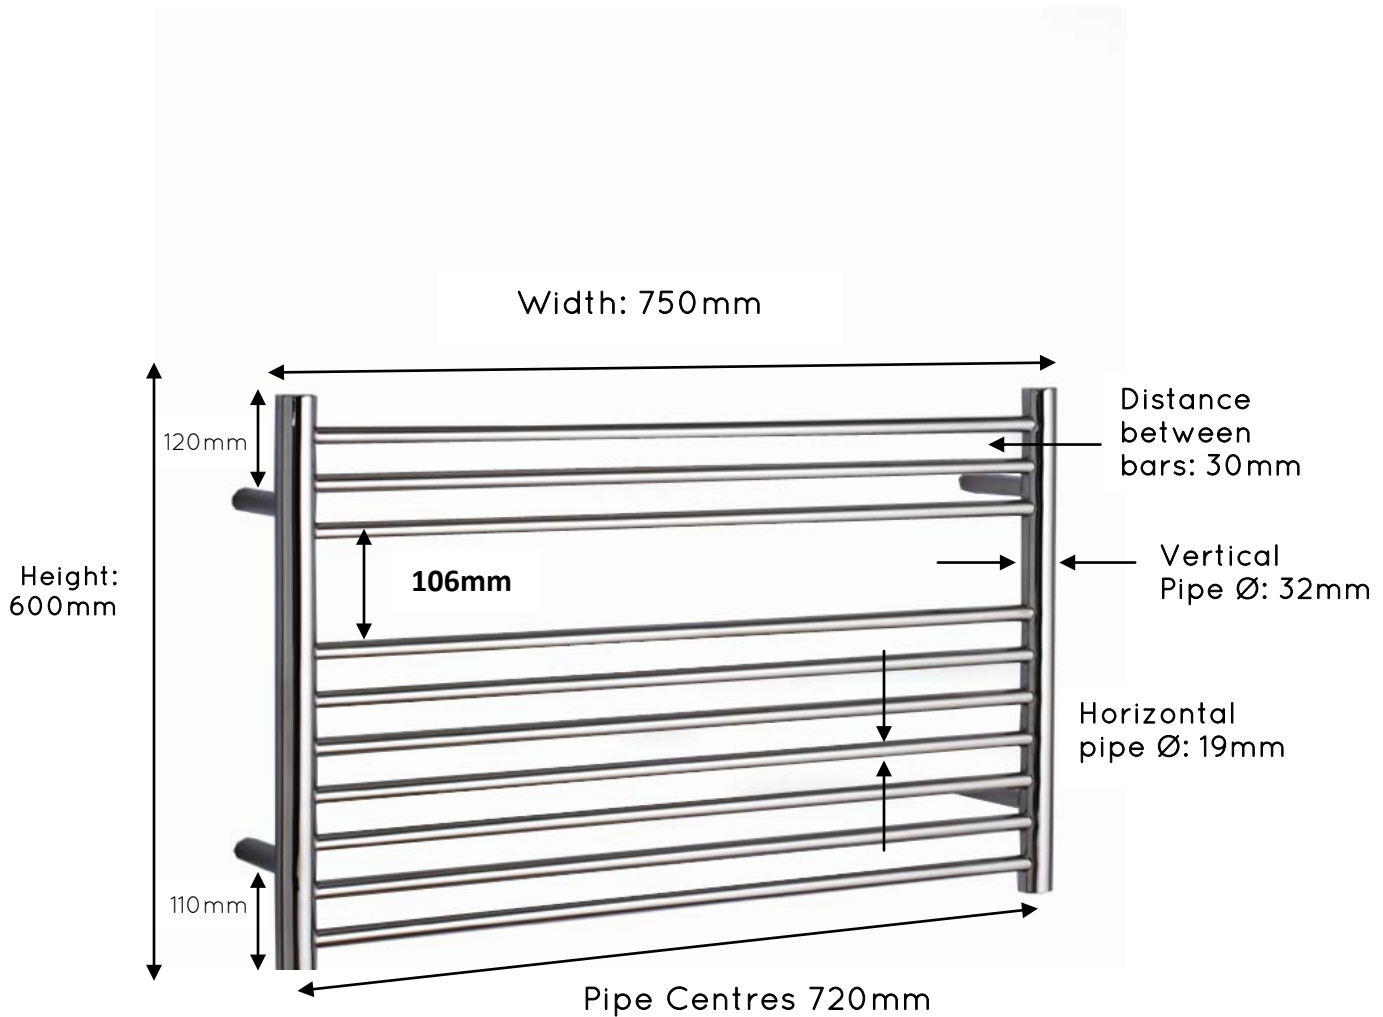

JIS EUROPE
100% STAINLESS STEEL

EST 1997

HEATED TOWEL RAILS

Newick 600mm x 750mm

Overall Projection: 117mm*

Pipe Centres from the Wall: 102mm

*When using short brackets, projection and pipe centres from wall will be reduced by 25mm.