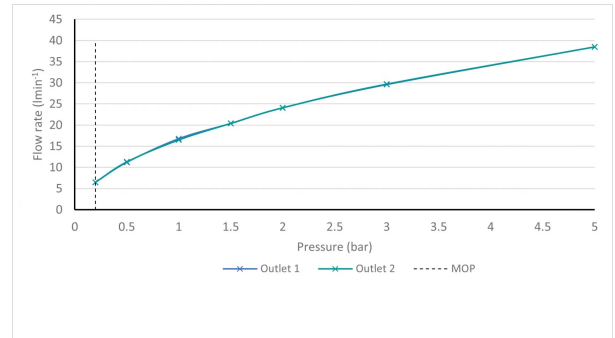

SPECIFICATION SHEET

COLLECTION: KNURLED X FUSION
PRODUCT CODE: IND-T148/2-XBZK

SHOWER TYPE

Shower Valve

VALVE TYPE

Concealed

STYLE

Round, Knurled

ORIENTATION

Vertical

NUMBER OF OUTLETS

2 Outlet

HANDLES

2 Handle

WITH ALL-FLOW FUNCTION

Yes