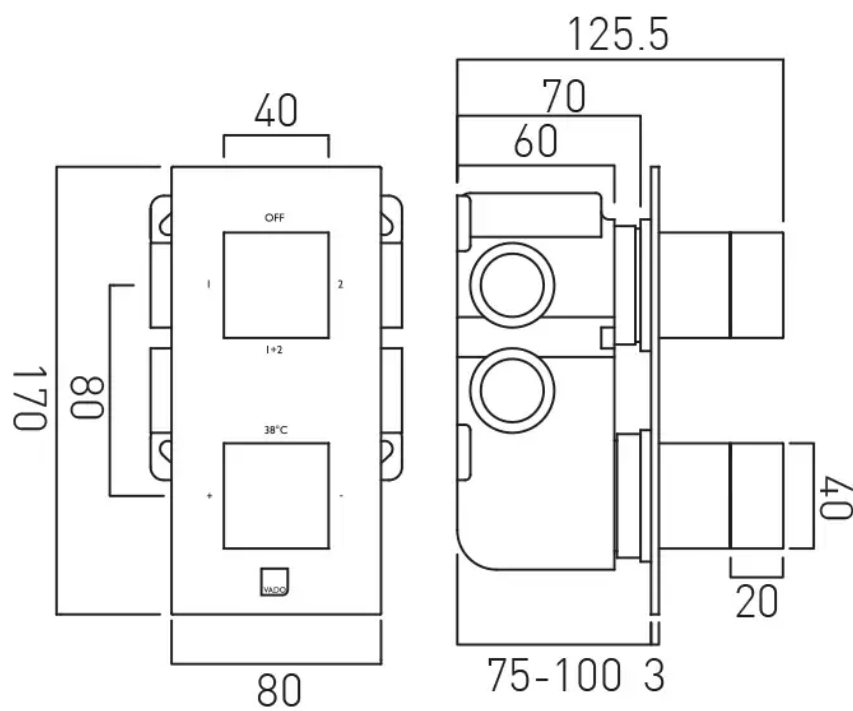

SPECIFICATION SHEET

COLLECTION: NOTION

PRODUCT CODE: IND-T148/2-NOT-BRN

DESCRIPTION:

Tablet Notion vertical concealed 2 outlet 2 handle
thermostatic shower valve with all-flow function
wall mounted
thermostatic cartridge V-001C-PLA
diverter cartridge FL-802-33/2MX
2 x 3/4" female inlets
2 x 3/4" female outlets
includes 3/4" - 1/2" adaptors
supplied with mortar/tile guard
min-max wall mount 75-100mm
optimum installation depth 87mm
minimum operating pressure
0.2 bar LP (shower) 1.0 bar MP (bath)

FINISH:

Brushed Nickel

MINIMUM OPERATING PRESSURE:

0.2 bar LP (shower) 1.0 bar MP (bath)

FLOW RATE AT 3.0 BAR FLOW PRESSURE:

32 l/min

15 year guarantee

tel: 01934 744466
email: sales@vado.com
www.vado.com

where inspiration flows
taps | showering | accessories

TECHNICAL DRAWING

COLLECTION: NOTION

PRODUCT CODE: IND-T148/2-NOT-BRN

tel: 01934 744466
email: sales@vado.com
www.vado.com

where inspiration flows
taps | showering | accessories