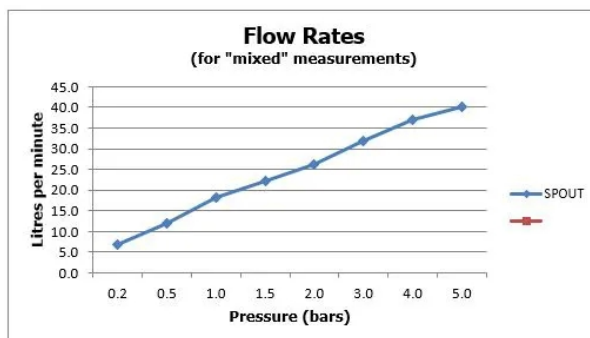

SPECIFICATION SHEET

COLLECTION: NOTION

PRODUCT CODE: IND-T148/2-NOT-BRN

DESCRIPTION:

Tablet Notion vertical concealed 2 outlet 2 handle
thermostatic shower valve with all-flow function
wall mounted
thermostatic cartridge V-001C-PLA
diverter cartridge FL-802-33/2MX
2 x 3/4" female inlets
2 x 3/4" female outlets
includes 3/4" - 1/2" adaptors
supplied with mortar/tile guard
min-max wall mount 75-100mm
optimum installation depth 87mm
minimum operating pressure
0.2 bar LP (shower) 1.0 bar MP (bath)

FINISH:

Brushed Nickel

MINIMUM OPERATING PRESSURE:

0.2 bar LP (shower) 1.0 bar MP (bath)

FLOW RATE AT 3.0 BAR FLOW PRESSURE:

32 l/min

15 year guarantee

tel: 01934 744466
email: sales@vado.com
www.vado.com