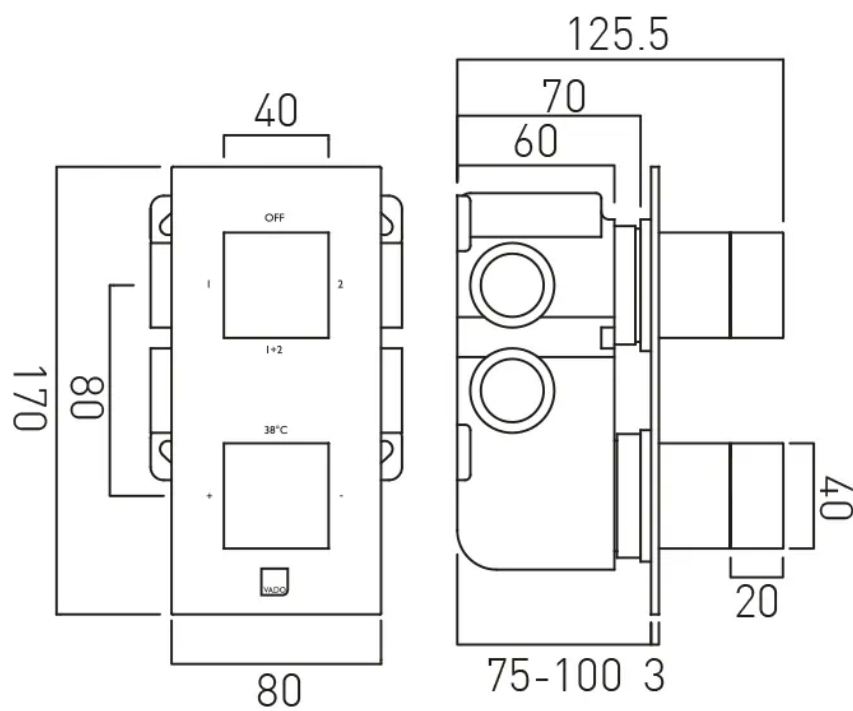

SPECIFICATION SHEET

COLLECTION: NOTION

PRODUCT CODE: IND-T148/2-NOT-BRG

DESCRIPTION:

Tablet Notion vertical concealed 2 outlet 2 handle
thermostatic shower valve with all-flow function
wall mounted

thermostatic cartridge V-001C-PLA
diverter cartridge FL-802-33/2MX

2 x 3/4" female inlets

2 x 3/4" female outlets

includes 3/4" - 1/2" adaptors

supplied with mortar/tile guard

min-max wall mount 75-100mm

optimum installation depth 87mm

minimum operating pressure

0.2 bar LP (shower) 1.0 bar MP (bath)

www.vado.com

where inspiration flows

taps | showering | accessories

TECHNICAL DRAWING

COLLECTION: NOTION

PRODUCT CODE: IND-T148/2-NOT-BRG

tel: 01934 744466
email: sales@vado.com
www.vado.com

where inspiration flows
taps | showering | accessories