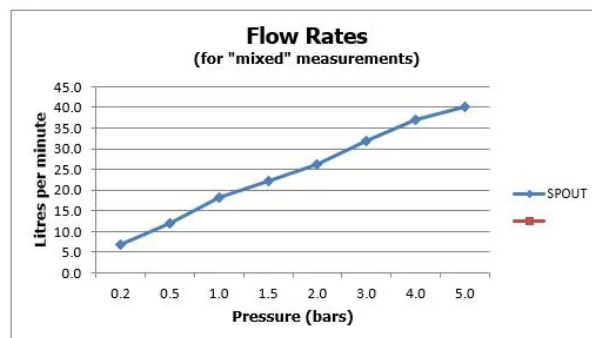

FINISH:

Brushed Gold

MINIMUM OPERATING PRESSURE:

0.2 bar LP (shower) 1.0 bar MP (bath)

FLOW RATE AT 3.0 BAR FLOW PRESSURE:

32 l/min

tel: 01934 744466

email: sales@vado.com