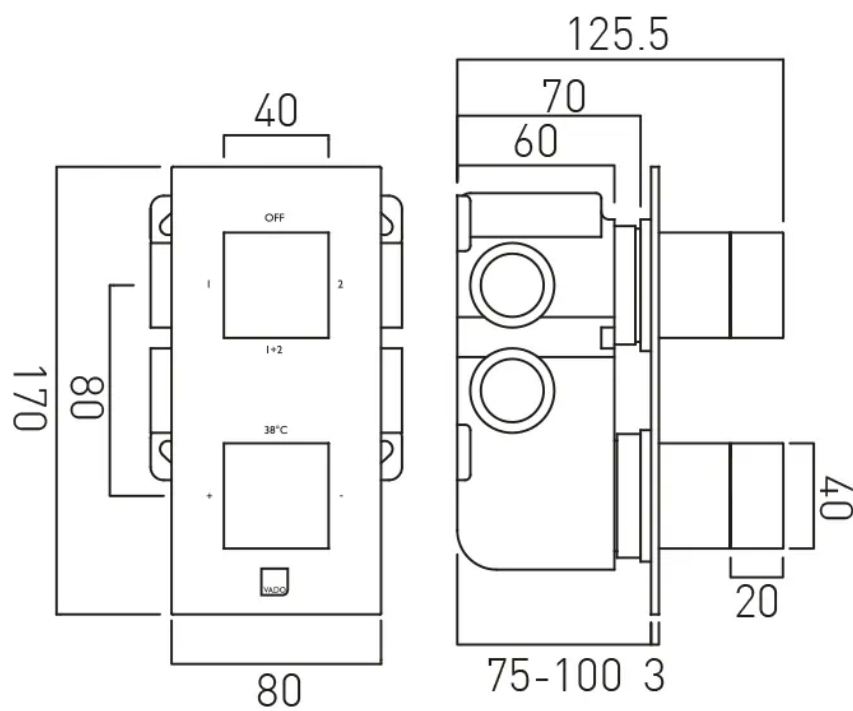

## DESCRIPTION:

Tablet Notion vertical concealed 2 outlet 2 handle  
thermostatic shower valve with all-flow function  
wall mounted  
thermostatic cartridge V-001C-PLA  
diverter cartridge FL-802-33/2MX  
2 x 3/4" female inlets  
2 x 3/4" female outlets  
includes 3/4" - 1/2" adaptors  
supplied with mortar/tile guard  
min-max wall mount 75-100mm  
optimum installation depth 87mm  
minimum operating pressure  
0.2 bar LP (shower) 1.0 bar MP (bath)

# TECHNICAL DRAWING

**COLLECTION:** NOTION

**PRODUCT CODE:** IND-T148/2-NOT-BLK

tel: 01934 744466  
email: sales@vado.com  
www.vado.com

**where inspiration flows**  
taps | showering | accessories