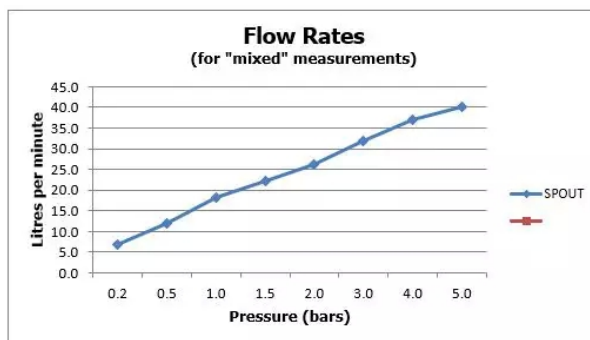

## MINIMUM OPERATING PRESSURE:

0.2 bar LP (shower) 1.0 bar MP (bath)

## FLOW RATE AT 3.0 BAR FLOW PRESSURE:

32 l/min

15 year guarantee

tel: 01934 744466  
email: sales@vado.com  
www.vado.com

where inspiration flows  
taps | showering | accessories