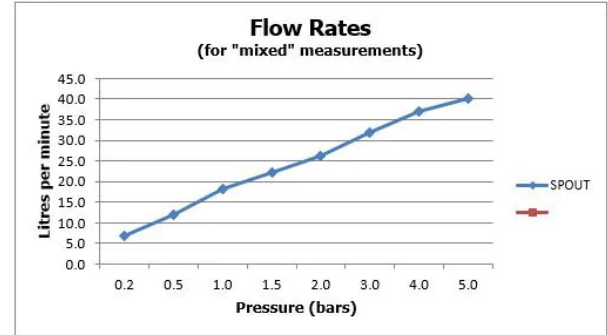

SPECIFICATION SHEET

COLLECTION: KNURLED X FUSION
PRODUCT CODE: IND-T148/2-H-XZBK

SHOWER TYPE

Shower Valve

VALVE TYPE

Concealed

STYLE

Knurled