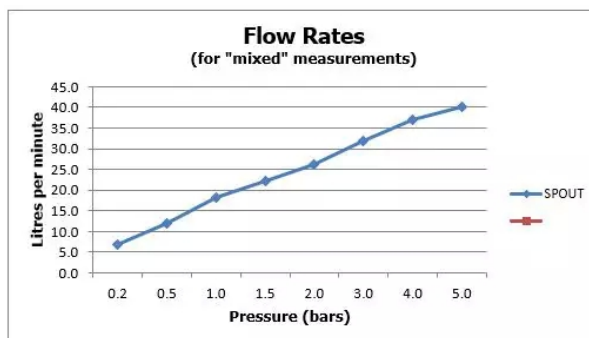

SPECIFICATION SHEET

COLLECTION: KNURLED ACCENTS

PRODUCT CODE: IND-T148/2-H-BRNK

DESCRIPTION:

Tablet Knurled Accents 2 outlet 2 handle horizontal concealed thermostatic shower valve with all-flow function
thermostatic cartridge V-704-34S
diverter cartridge FL-802-33/2MX
2 x 3/4" female inlets / 2 x 3/4" female outlets
includes 3/4" - 1/2" adaptors
supplied with mortar/tile guard
min-max wall mount 75-100mm
optimum installation depth 87mm
minimum operating pressure
0.2 bar LP (shower) 1.0 bar MP (bath)

FINISH:

Brushed Nickel

MINIMUM OPERATING PRESSURE:

0.2 bar LP (shower) 1.0 bar MP (bath)

FLOW RATE AT 3.0 BAR FLOW PRESSURE:

32 l/min

15 year guarantee

tel: 01934 744466
email: sales@vado.com
www.vado.com