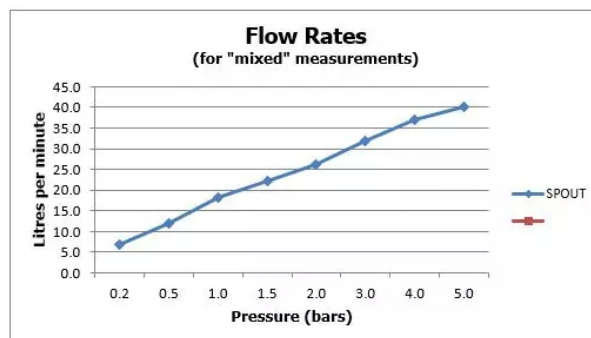

FINISH:

Brushed Gold

MINIMUM OPERATING PRESSURE:

0.2 bar LP (shower) 1.0 bar MP (bath)

FLOW RATE AT 3.0 BAR FLOW PRESSURE:

32 l/min

15
year guarantee

tel: 01934 744466
email: sales@vado.com
www.vado.com