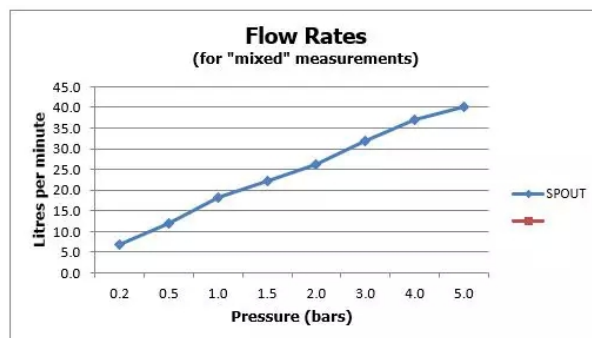

## MINIMUM OPERATING PRESSURE:

0.2 bar LP (shower) 1.0 bar MP (bath)

## FLOW RATE AT 3.0 BAR FLOW PRESSURE:

32 l/min

15 year guarantee

tel: 01934 744466  
email: sales@vado.com  
www.vado.com

where inspiration flows  
taps | showering | accessories