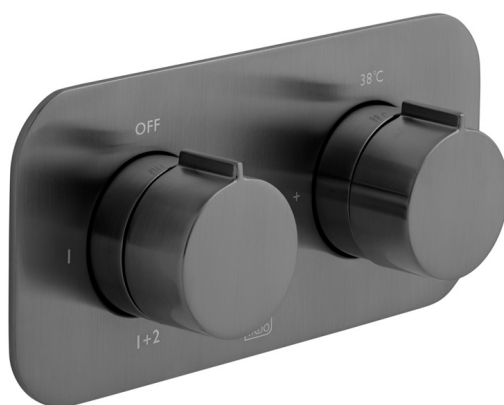

# SPECIFICATION SHEET

**COLLECTION:** ALTITUDE

**PRODUCT CODE:** IND-T148/2-H-ALT-BLK

## DESCRIPTION:

Tablet Altitude  
2 outlet 2 handle  
horizontal concealed thermostatic shower valve  
with all-flow function  
thermostatic cartridge V-704-34S  
diverter cartridge FL-802-33/2MX  
2 x 3/4" female inlets  
2 x 3/4" female outlets  
includes 3/4" - 1/2" adaptors  
supplied with mortar/tile guard  
min-max wall mount 75-100mm  
optimum installation depth 87mm  
minimum operating pressure  
0.2 bar LP (shower) 1.0 bar MP (bath)

## FINISH:

Brushed Black