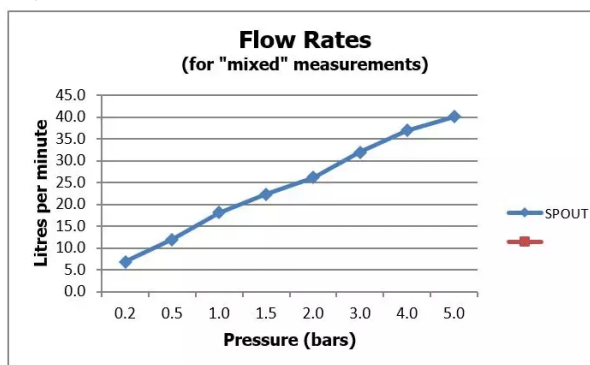

## DESCRIPTION:

knurled Accents Tablet  
2 outlet 2 handle  
vertical concealed thermostatic shower valve  
with all-flow function  
thermostatic cartridge V-704-34S  
diverter cartridge FL-802-33/2MX  
2 x 3/4" female inlets  
2 x 3/4" female outlets  
includes 3/4" - 1/2" adaptors  
tile-to mortar guard included  
min-max wall mount 75-100mm  
optimum installation depth 87mm  
minimum operating pressure  
0.2 bar LP (shower) 1.0 bar MP (bath)

## MINIMUM OPERATING PRESSURE:

0.2 bar LP (shower) 1.0 bar MP (bath)

## FLOW RATE AT 3.0 BAR FLOW PRESSURE:

32 l/min

15  
year guarantee

tel: 01934 744466  
email: sales@vado.com  
www.vado.com

**where inspiration flows**  
taps | showering | accessories