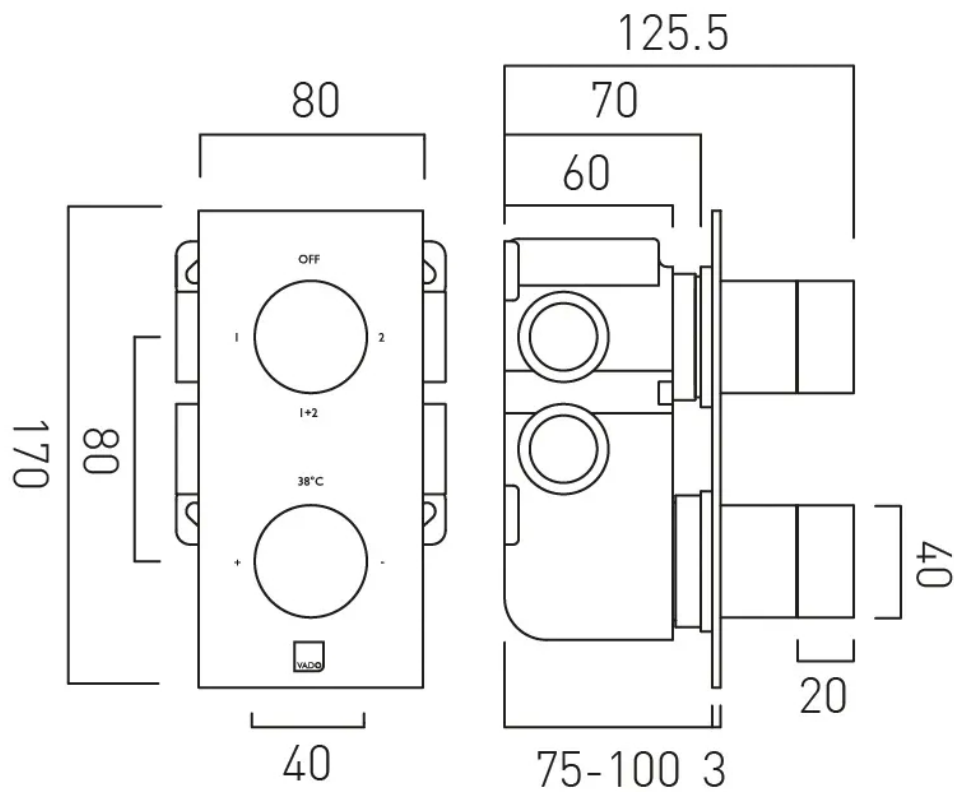

TECHNICAL DRAWING

COLLECTION: KNURLED ACCENTS

PRODUCT CODE: IND-T148/2-BRNK

tel: 01934 744466
email: sales@vado.com
www.vado.com

where inspiration flows
taps | showering | accessories