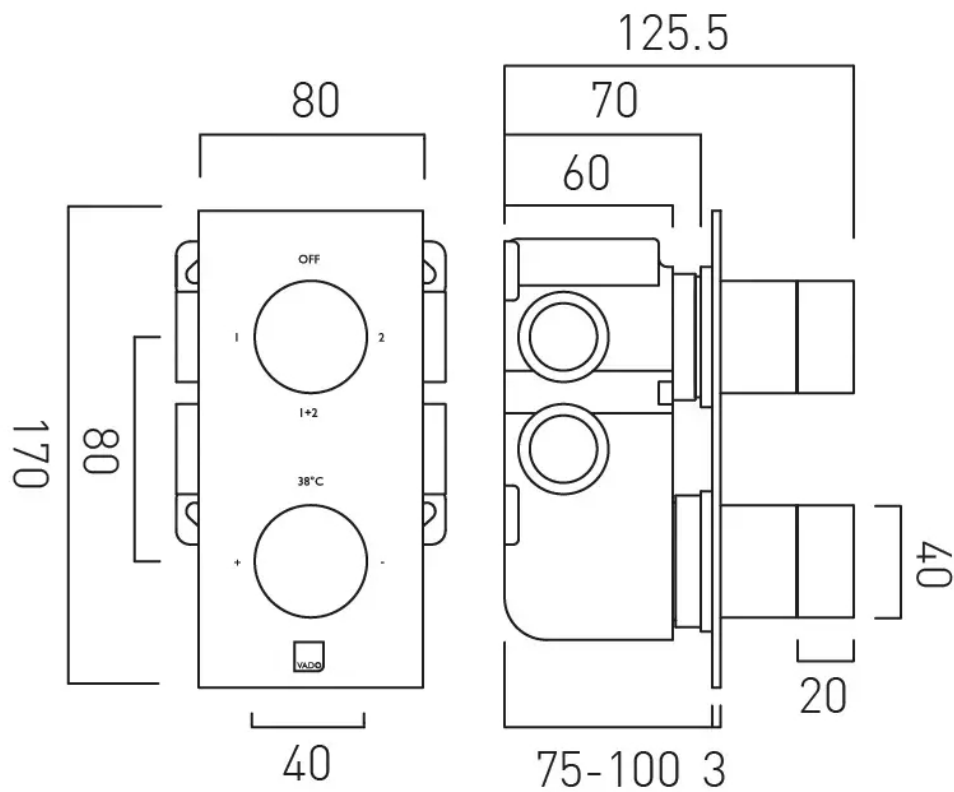

SPECIFICATION SHEET

COLLECTION: KNURLED ACCENTS

PRODUCT CODE: IND-T148/2-BRGK

DESCRIPTION:

knurled Accents Tablet
2 outlet 2 handle
vertical concealed thermostatic shower valve
with all-flow function
thermostatic cartridge V-704-34S
diverter cartridge FL-802-33/2MX
2 x 3/4" female inlets
2 x 3/4" female outlets
includes 3/4" - 1/2" adaptors
tile-to mortar guard included
min-max wall mount 75-100mm
optimum installation depth 87mm
minimum operating pressure
0.2 bar LP (shower) 1.0 bar MP (bath)

FINISH:

Brushed Gold

MINIMUM OPERATING PRESSURE:

0.2 bar LP (shower) 1.0 bar MP (bath)

FLOW RATE AT 3.0 BAR FLOW PRESSURE:

32 l/min

tel: 01934 744466
email: sales@vado.com
www.vado.com

where inspiration flows
taps | showering | accessories

TECHNICAL DRAWING

COLLECTION: KNURLED ACCENTS

PRODUCT CODE: IND-T148/2-BRGK

tel: 01934 744466
email: sales@vado.com
www.vado.com

where inspiration flows
taps | showering | accessories