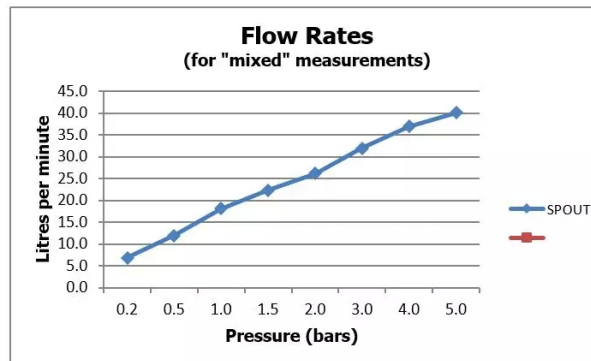

SPECIFICATION SHEET

COLLECTION: KNURLED ACCENTS

PRODUCT CODE: IND-T148/2-BLKK

DESCRIPTION:

knurled Accents Tablet
2 outlet 2 handle
vertical concealed thermostatic shower valve
with all-flow function
thermostatic cartridge V-704-34S
diverter cartridge FL-802-33/2MX
2 x 3/4" female inlets
2 x 3/4" female outlets
includes 3/4" - 1/2" adaptors
tile-to mortar guard included
min-max wall mount 75-100mm
optimum installation depth 87mm
minimum operating pressure
0.2 bar LP (shower) 1.0 bar MP (bath)

FINISH:

Brushed Black

MINIMUM OPERATING PRESSURE:

0.2 bar LP (shower) 1.0 bar MP (bath)

FLOW RATE AT 3.0 BAR FLOW PRESSURE:

32 l/min

15
year guarantee

tel: 01934 744466
email: sales@vado.com
www.vado.com