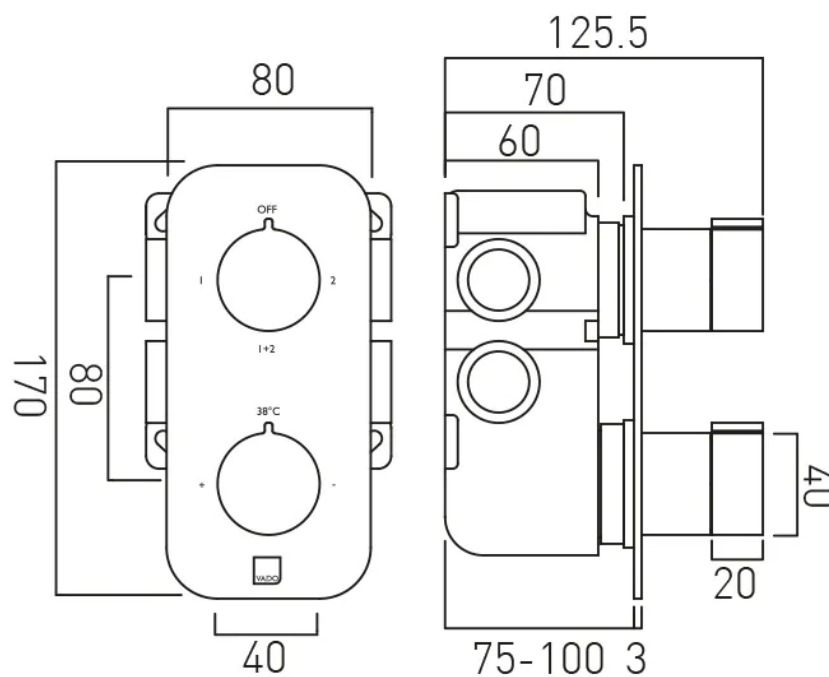

2 x 3/4" female outlets

includes 3/4" - 1/2" adaptors

supplied with mortar/tile guard

min-max wall mount 75-100mm

optimum installation depth 87mm

minimum operating pressure 0.2 bar LP (shower) / 1.0

bar MP (bath)

# TECHNICAL DRAWING

**COLLECTION:** ALTITUDE

**PRODUCT CODE:** IND-T148/2-ALT-BRN

tel: 01934 744466  
email: sales@vado.com  
www.vado.com

**where inspiration flows**  
taps | showering | accessories