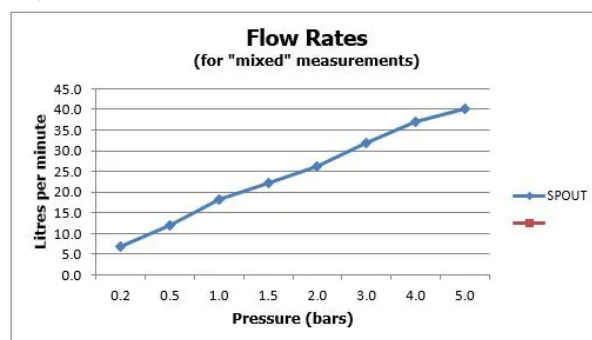

## FLOW RATE AT 3.0 BAR FLOW PRESSURE:

32 l/min

15 year guarantee

tel: 01934 744466

email: sales@vado.com

www.vado.com

where inspiration flows

taps | showering | accessories