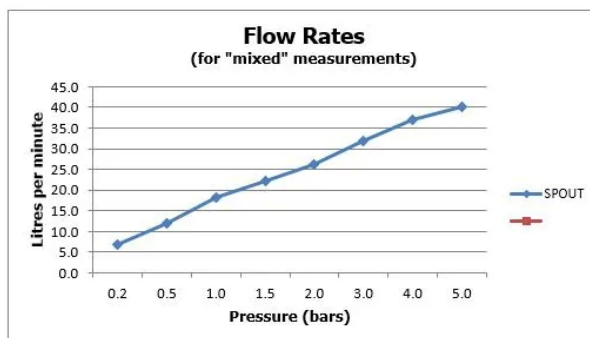

bar MP (bath)

FINISH:

Brushed Gold

MINIMUM OPERATING PRESSURE:

0.2 bar LP (shower) 1.0 bar MP (bath)

FLOW RATE AT 3.0 BAR FLOW PRESSURE:

32 l/min

15 year guarantee