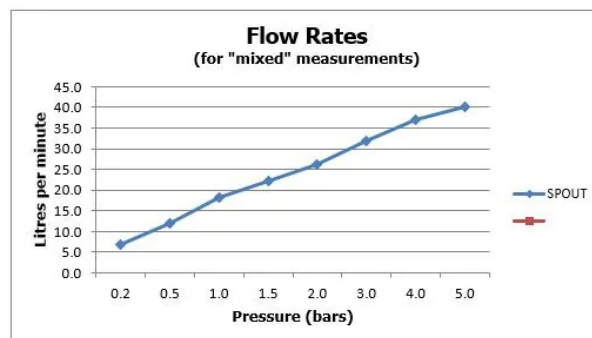

## FLOW RATE AT 3.0 BAR FLOW PRESSURE:

32 l/min

tel: 01934 744466

email: sales@vado.com

www.vado.com

where inspiration flows

taps | showering | accessories