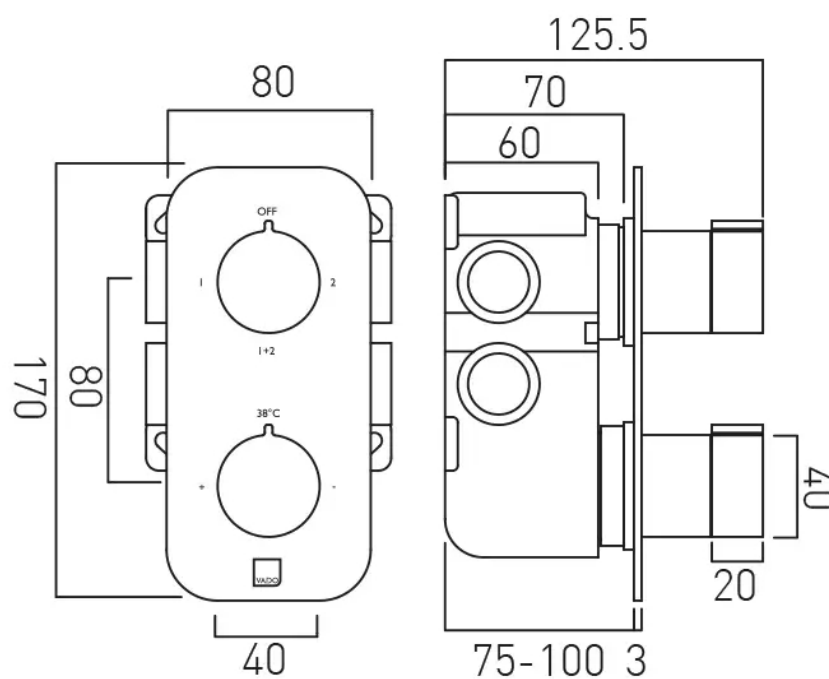

2 x 3/4" female outlets

includes 3/4" - 1/2" adaptors

supplied with mortar/tile guard

min-max wall mount 75-100mm

optimum installation depth 87mm

minimum operating pressure 0.2 bar LP (shower) / 1.0 bar MP (bath)

## FLOW RATE AT 3.0 BAR FLOW PRESSURE:

32 l/min

tel: 01934 744466

email: sales@vado.com

www.vado.com

where inspiration flows

taps | showering | accessories

# TECHNICAL DRAWING

**COLLECTION:** ALTITUDE

**PRODUCT CODE:** IND-T148/2-ALT-BLK

tel: 01934 744466  
email: sales@vado.com  
www.vado.com

**where inspiration flows**  
taps | showering | accessories