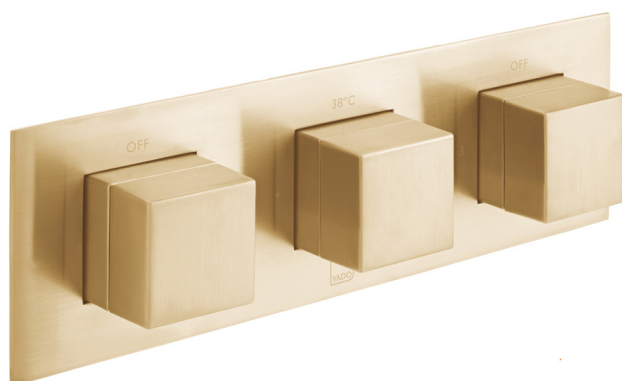

# SPECIFICATION SHEET

**COLLECTION:** NOTION

**PRODUCT CODE:** IND-T128/3-H-NOT-BRG

## DESCRIPTION:

Tablet Notion horizontal concealed 3 outlet 3 handle thermostatic shower valve with all-flow function wall mounted  
thermostatic cartridge V-001C-PLA  
diverter cartridge TAB-001G-DIV  
flow cartridge TAB-002A-3/4  
2 x 3/4" female inlets  
3 x 3/4" female outlets  
includes 3/4" - 1/2" adaptors  
supplied with mortar/tile guard  
min-max wall mount 75-100mm  
optimum installation depth 87mm  
minimum operating pressure  
0.2 bar LP (shower) 1.0 bar MP (bath)

## FINISH:

Brushed Gold