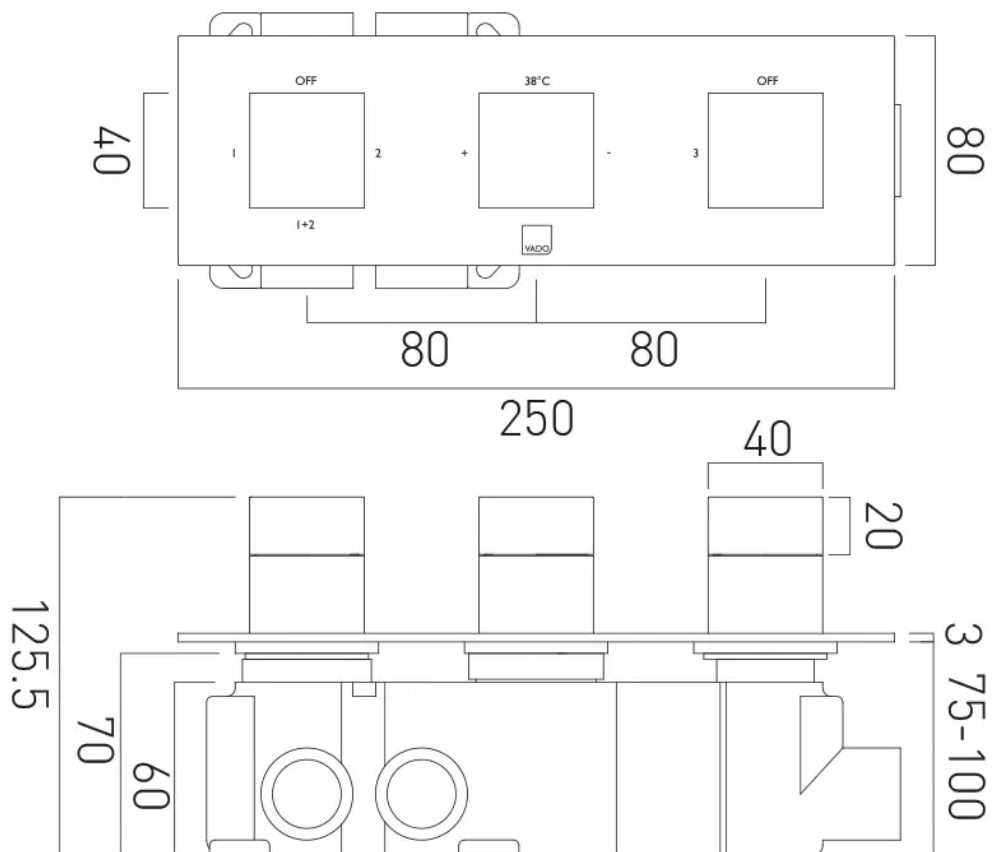

## DESCRIPTION:

Tablet Notion horizontal concealed 3 outlet 3 handle thermostatic shower valve with all-flow function wall mounted  
thermostatic cartridge V-001C-PLA  
diverter cartridge TAB-001G-DIV  
flow cartridge TAB-002A-3/4  
2 x 3/4" female inlets  
3 x 3/4" female outlets  
includes 3/4" - 1/2" adaptors  
supplied with mortar/tile guard  
min-max wall mount 75-100mm  
optimum installation depth 87mm  
minimum operating pressure  
0.2 bar LP (shower) 1.0 bar MP (bath)

## FLOW RATE AT 3.0 BAR FLOW PRESSURE:

33 l/min

tel: 01934 744466  
email: sales@vado.com  
www.vado.com

**where inspiration flows**  
taps | showering | accessories

# TECHNICAL DRAWING

**COLLECTION:** NOTION

**PRODUCT CODE:** IND-T128/3-H-NOT-BRG

tel: 01934 744466  
email: [sales@vado.com](mailto:sales@vado.com)  
[www.vado.com](http://www.vado.com)

**where inspiration flows**  
taps | showering | accessories