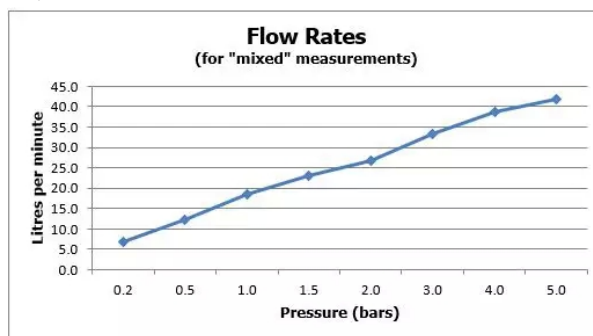

## MINIMUM OPERATING PRESSURE:

0.2 bar LP (shower) 1.0 bar MP (bath)

## FLOW RATE AT 3.0 BAR FLOW PRESSURE:

33 l/min

tel: 01934 744466  
email: sales@vado.com  
www.vado.com

**where inspiration flows**  
taps | showering | accessories