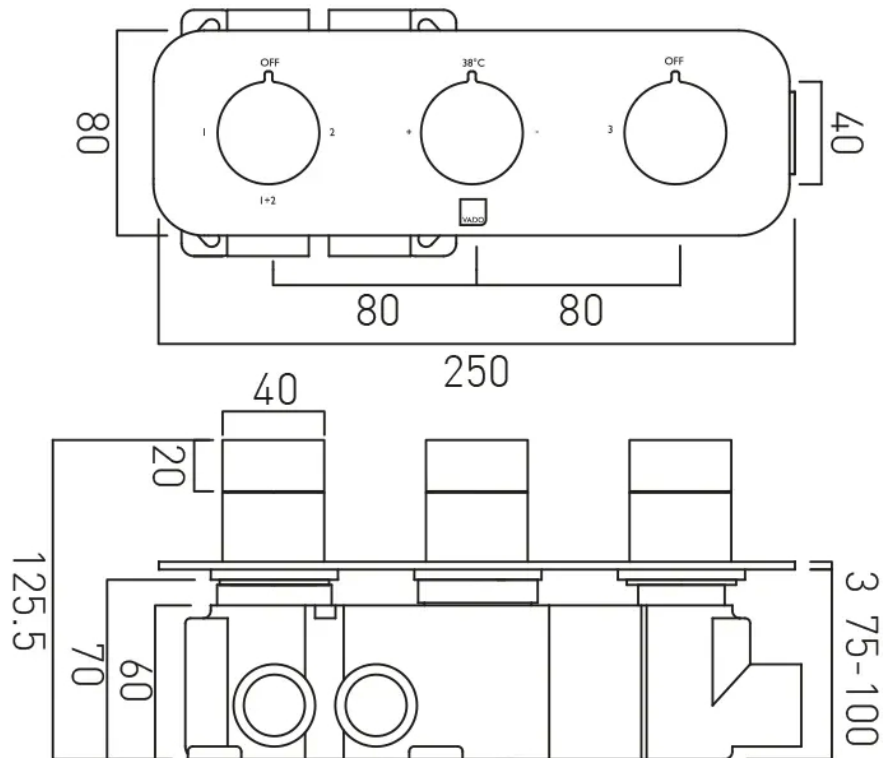

## DESCRIPTION:

Tablet Altitude horizontal concealed 3 outlet 3 handle thermostatic shower valve with all-flow function wall mounted  
thermostatic cartridge V-001C-PLA  
diverter cartridge TAB-001G-DIV  
flow cartridge TAB-002A-3/4  
2 x 3/4" female inlets  
3 x 3/4" female outlets  
includes 3/4" - 1/2" adaptors  
supplied with mortar/tile guard  
min-max wall mount 75-100mm  
optimum installation depth 87mm  
minimum operating pressure 0.2 bar LP (shower) / 1.0 bar MP (bath)

## FLOW RATE AT 3.0 BAR FLOW PRESSURE:

33 l/min

tel: 01934 744466  
email: sales@vado.com  
www.vado.com

**where inspiration flows**  
taps | showering | accessories

# TECHNICAL DRAWING

**COLLECTION:** ALTITUDE

**PRODUCT CODE:** IND-T128/3-H-ALT-BRN

tel: 01934 744466  
email: [sales@vado.com](mailto:sales@vado.com)  
[www.vado.com](http://www.vado.com)

**where inspiration flows**  
taps | showering | accessories