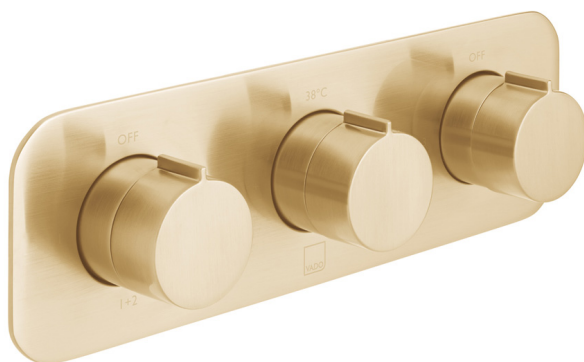

SPECIFICATION SHEET

COLLECTION: ALTITUDE

PRODUCT CODE: IND-T128/3-H-ALT-BRG

DESCRIPTION:

Tablet Altitude horizontal concealed 3 outlet 3 handle thermostatic shower valve with all-flow function wall mounted
thermostatic cartridge V-001C-PLA
diverter cartridge TAB-001G-DIV
flow cartridge TAB-002A-3/4
2 x 3/4" female inlets
3 x 3/4" female outlets
includes 3/4" - 1/2" adaptors
supplied with mortar/tile guard
min-max wall mount 75-100mm
optimum installation depth 87mm
minimum operating pressure 0.2 bar LP (shower) / 1.0 bar MP (bath)

FINISH:

Brushed Gold

MINIMUM OPERATING PRESSURE:

0.2 bar LP (shower) 1.0 bar MP (bath)

FLOW RATE AT 3.0 BAR FLOW PRESSURE:

33 l/min

15 year guarantee

tel: 01934 744466
email: sales@vado.com
www.vado.com