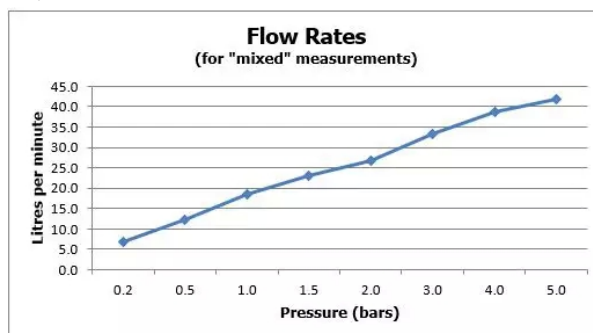

FINISH:

Brushed Gold

MINIMUM OPERATING PRESSURE:

0.2 bar LP (shower) 1.0 bar MP (bath)

FLOW RATE AT 3.0 BAR FLOW PRESSURE:

33 l/min

15 year guarantee

tel: 01934 744466
email: sales@vado.com
www.vado.com