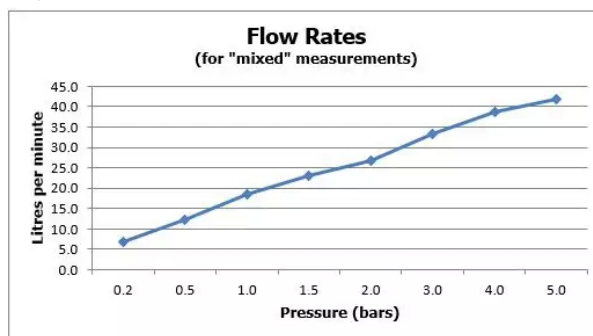

FINISH:

Brushed Black

MINIMUM OPERATING PRESSURE:

0.2 bar LP (shower) 1.0 bar MP (bath)

FLOW RATE AT 3.0 BAR FLOW PRESSURE:

33 l/min

tel: 01934 744466
email: sales@vado.com
www.vado.com

where inspiration flows
taps | showering | accessories