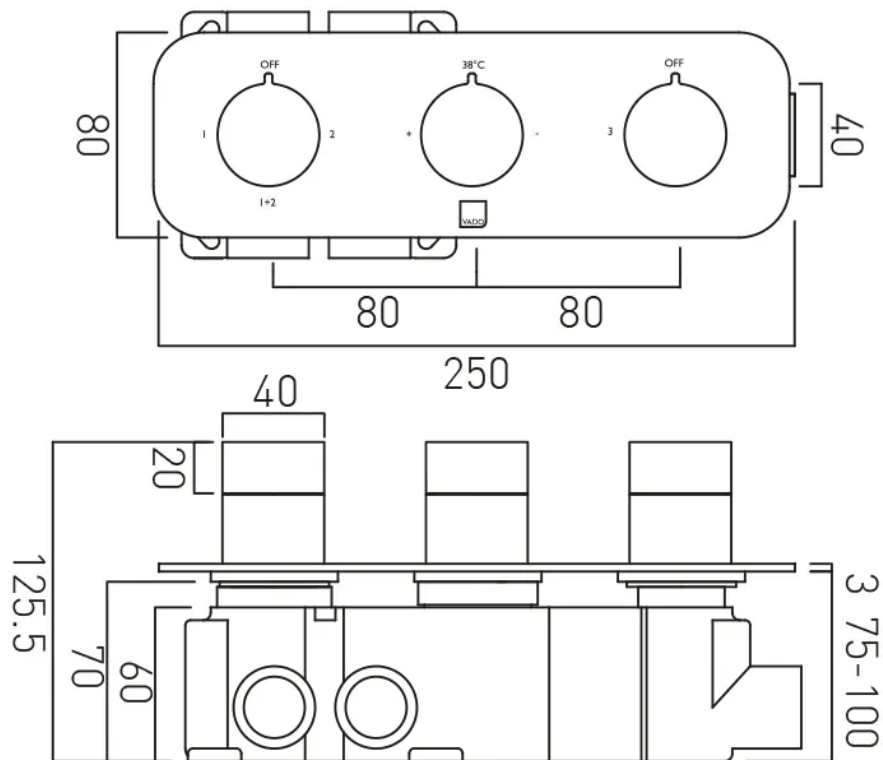

SPECIFICATION SHEET

COLLECTION: ALTITUDE

PRODUCT CODE: IND-T128/3-H-ALT-BLK

DESCRIPTION:

Tablet Altitude horizontal concealed 3 outlet 3 handle thermostatic shower valve with all-flow function wall mounted
thermostatic cartridge V-001C-PLA
diverter cartridge TAB-001G-DIV
flow cartridge TAB-002A-3/4
2 x 3/4" female inlets
3 x 3/4" female outlets
includes 3/4" - 1/2" adaptors
supplied with mortar/tile guard
min-max wall mount 75-100mm
optimum installation depth 87mm
minimum operating pressure 0.2 bar LP (shower) / 1.0 bar MP (bath)

FINISH:

Brushed Black

MINIMUM OPERATING PRESSURE:

0.2 bar LP (shower) 1.0 bar MP (bath)

FLOW RATE AT 3.0 BAR FLOW PRESSURE:

33 l/min

tel: 01934 744466
email: sales@vado.com
www.vado.com

where inspiration flows
taps | showering | accessories

TECHNICAL DRAWING

COLLECTION: ALTITUDE

PRODUCT CODE: IND-T128/3-H-ALT-BLK

tel: 01934 744466
email: sales@vado.com
www.vado.com

where inspiration flows
taps | showering | accessories