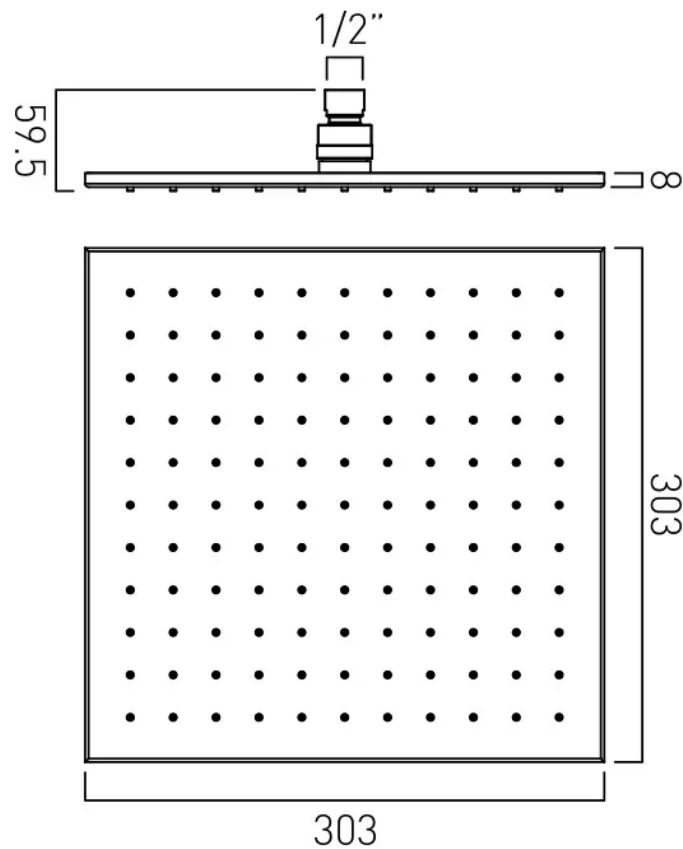

TECHNICAL DRAWING

COLLECTION:

PRODUCT CODE: IND-SQ/30-BRN

tel: 01934 744466
email: sales@vado.com
www.vado.com

where inspiration flows
taps | showering | accessories