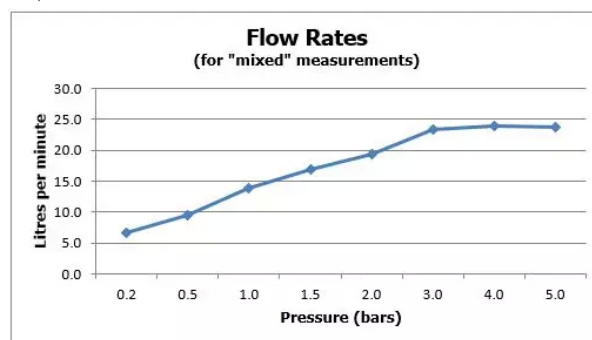

FLOW RATE AT 3.0 BAR FLOW PRESSURE:

24 l/min

tel: 01934 744466
email: sales@vado.com
www.vado.com

where inspiration flows
taps | showering | accessories