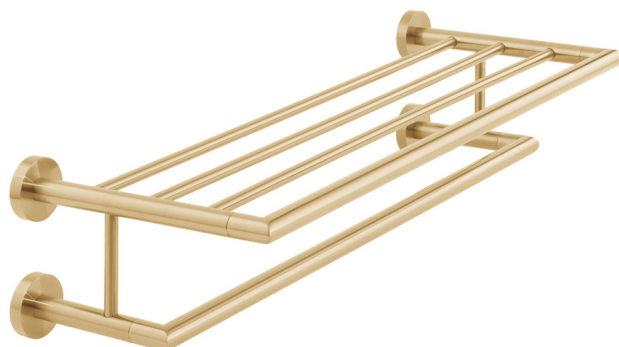

SPECIFICATION SHEET

COLLECTION: SPA

PRODUCT CODE: IND-SPA185B-BRG

DESCRIPTION:

spa towel shelf with towel rail 600mm (24")

FINISH:

Brushed Gold

tel: 01934 744466
email: sales@vado.com
www.vado.com