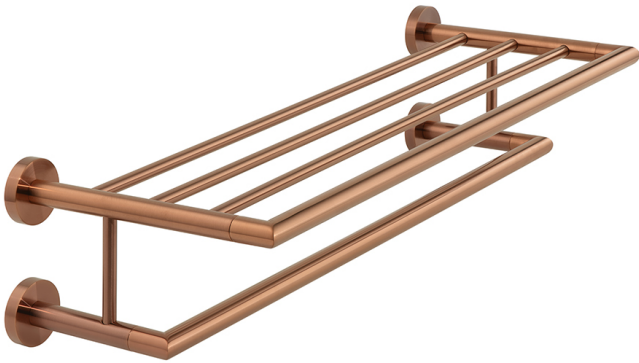

# SPECIFICATION SHEET

COLLECTION: SPA  
PRODUCT CODE: IND-SPA185B-BRZ

## ACCESSORY TYPE

Towel Rail

## FINISH

Brushed Bronze

## STYLE

Round