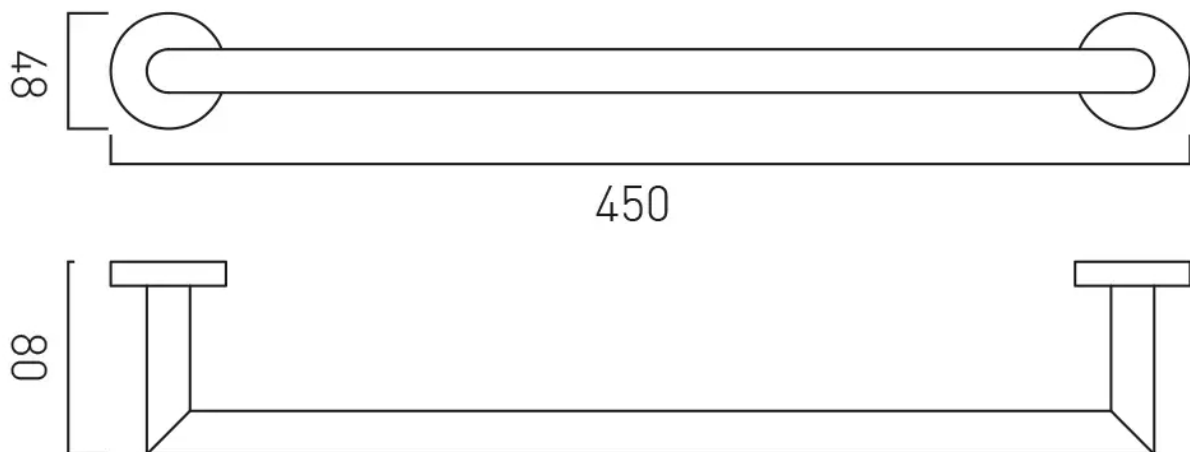


SPECIFICATION SHEET

COLLECTION: KNURLED ACCENTS

PRODUCT CODE: IND-SPA184-45-BRNK

DESCRIPTION:

towel rail
wall mounted
450mm (18")

FINISH:

Brushed Nickel

tel: 01934 744466
email: sales@vado.com
www.vado.com

where inspiration flows
taps | showering | accessories

TECHNICAL DRAWING

COLLECTION: KNURLED ACCENTS

PRODUCT CODE: IND-SPA184-45-BRNK

tel: 01934 744466
email: sales@vado.com
www.vado.com

where inspiration flows
taps | showering | accessories